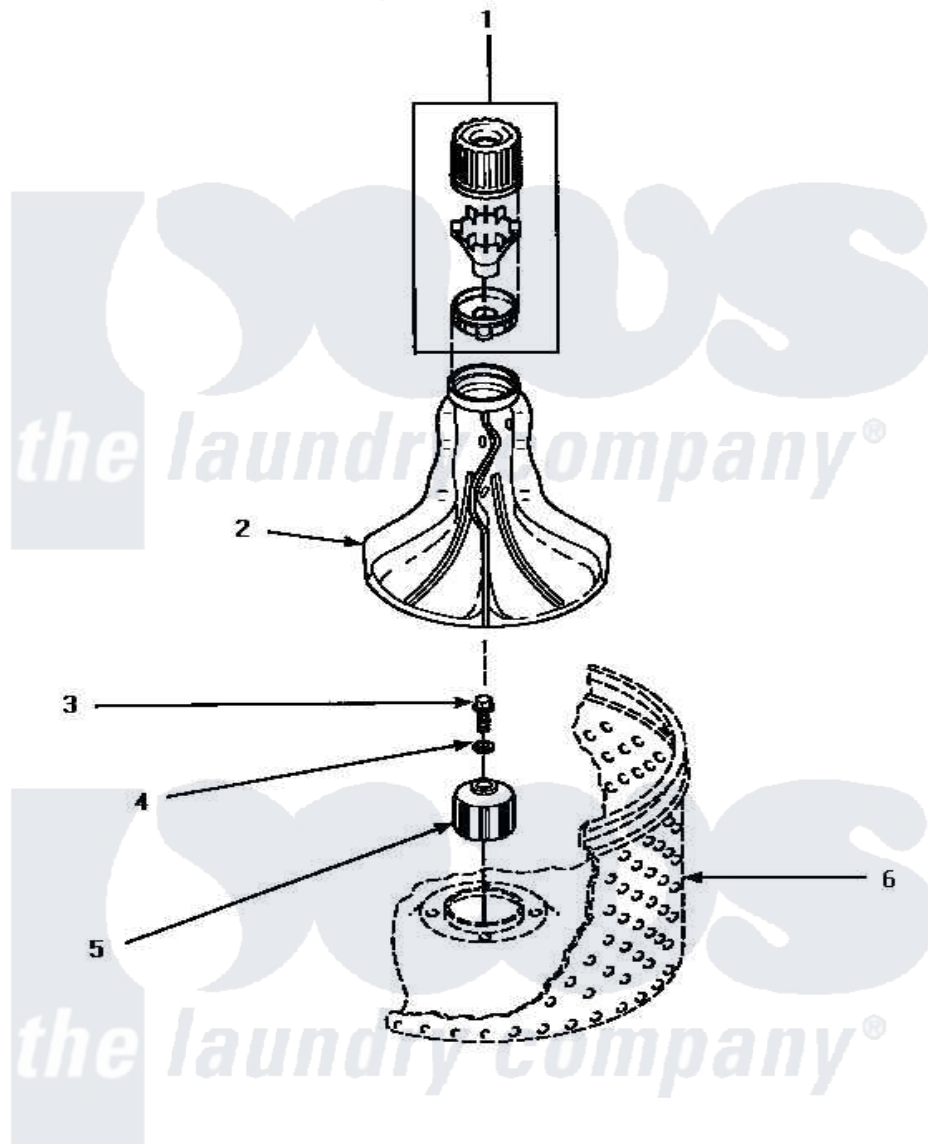

Amana LW4202L (BOM: P1163211W L) 02 - AGITATOR & DRIVE BELL

AGITATOR AND DRIVE BELL

Amana Residential Amana LW4202L (BOM: P1163211W L) Washer Parts Parts Diagram 02 - AGITATOR & DRIVE BELL

Click on the part number to view part

Item	Original Part Number	Replaced By	Status	Part Description
1	34155	40002101W		Assembly, Fabric Softner
2	33174	40000501W		Agitator, Flex Vane
3	34288	40065102		Screw, Shoulder 1/4
4	36472			O-Ring
5	34504P	R9900189		Kit, Drive Bell And Seal
6	Y00000000		Not Available	SEE NOTE WASHTUB