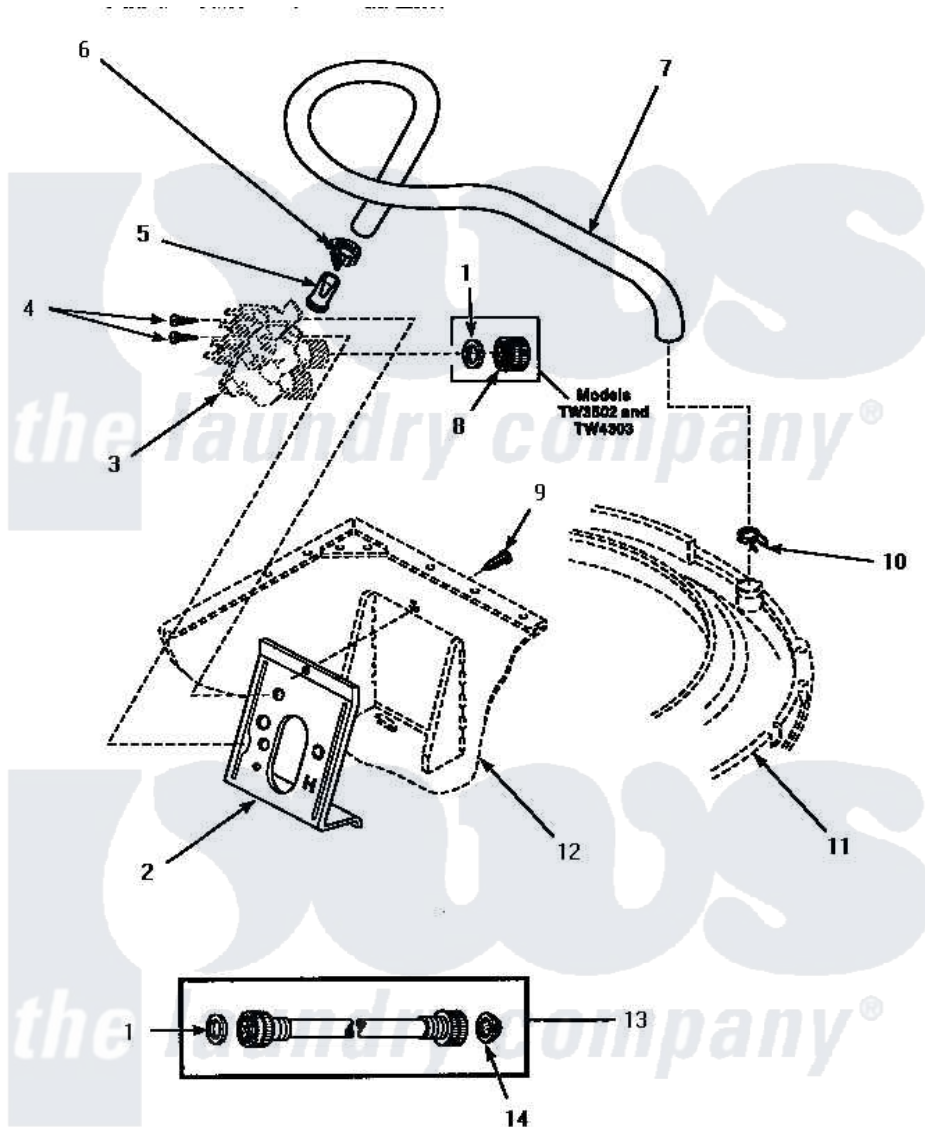

Amana LW4202L (BOM: P1163211W L) 09 - INLET/FILL HOSE & MIXING VLV MTG BRKT

INLET HOSE, FILL HOSE AND MIXING VALVE MOUNTING BRACKET

Amana [Residential Amana LW4202L \(BOM: P1163211W L\) Washer Parts](#) Parts Diagram 09 - INLET/FILL HOSE & MIXING VLV MTG BRKT

[Click on the part number to view part](#)

Item	Original Part Number	Replaced By	Status	Part Description
1	20290	Y013783		Washer, Inlet Hose
2	34972	39407		Bracket, Valve
3	Y00000000		Not Available	SEE NOTE MIXING VALVE ASSEMBLY
4	56392		Not Available	SCREW,8-18 X 3/8 TAPPI
5	34500	22001900		Preventer, Back Flow
6	27643	596669		Clamp, Manifold
7	35874	38155		Hose, Mix Valve To TU
8	24145			Cap
9	33562	27001200		Screw
10	29210			Hose Clamp
11	Y00000000		Not Available	SEE NOTE OUTER TUB COVER
12	Y00000000		Not Available	SEE NOTE CABINET
13	28330P	202860		Inlet Hose Assembly