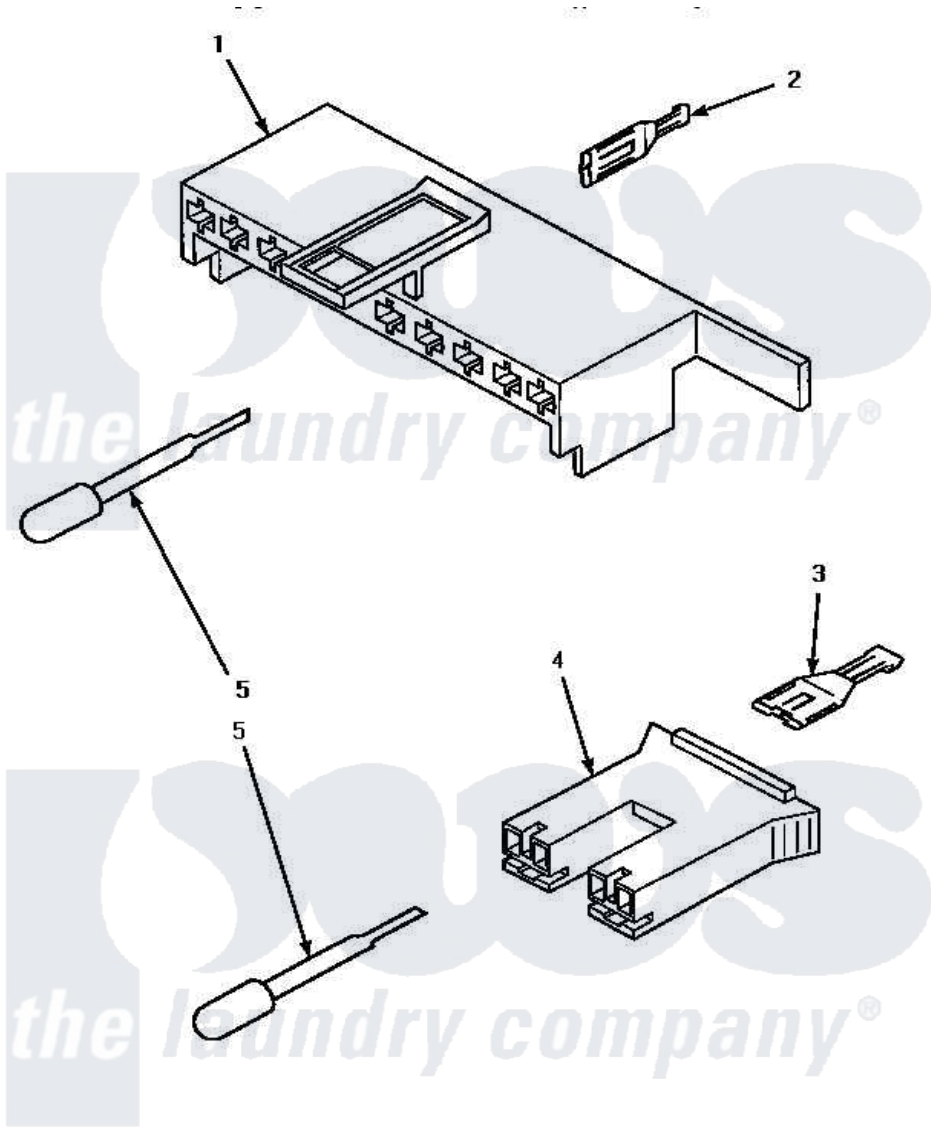

Amana LW4202L (BOM: P1163211W L) 11 - MIXING VLV & MTR CONN BLOCKS/TERM & TOOL

MIXING VALVE AND MOTOR CONNECTION BLOCKS, TERMINALS AND TERMINAL EXTRACTOR TOOL

Amana [Residential Amana LW4202L \(BOM: P1163211W L\) Washer Parts](#) Parts Diagram 11 - MIXING VLV & MTR CONN BLOCKS/TERM & TOOL

[Click on the part number to view part](#)

Item	Original Part Number	Replaced By	Status	Part Description
1	34677			10 Circuit Plug
2	Y00188			Molex Terminal
3	Y00121		Not Available	SPADE TERMINAL(12 GAUGE) (1/4 INCH-(2) 18 GAUGE WIRES O
4	34676			Plug
"	34675		Not Available	PLUG
5	283P4			Terminal Extractor Tool