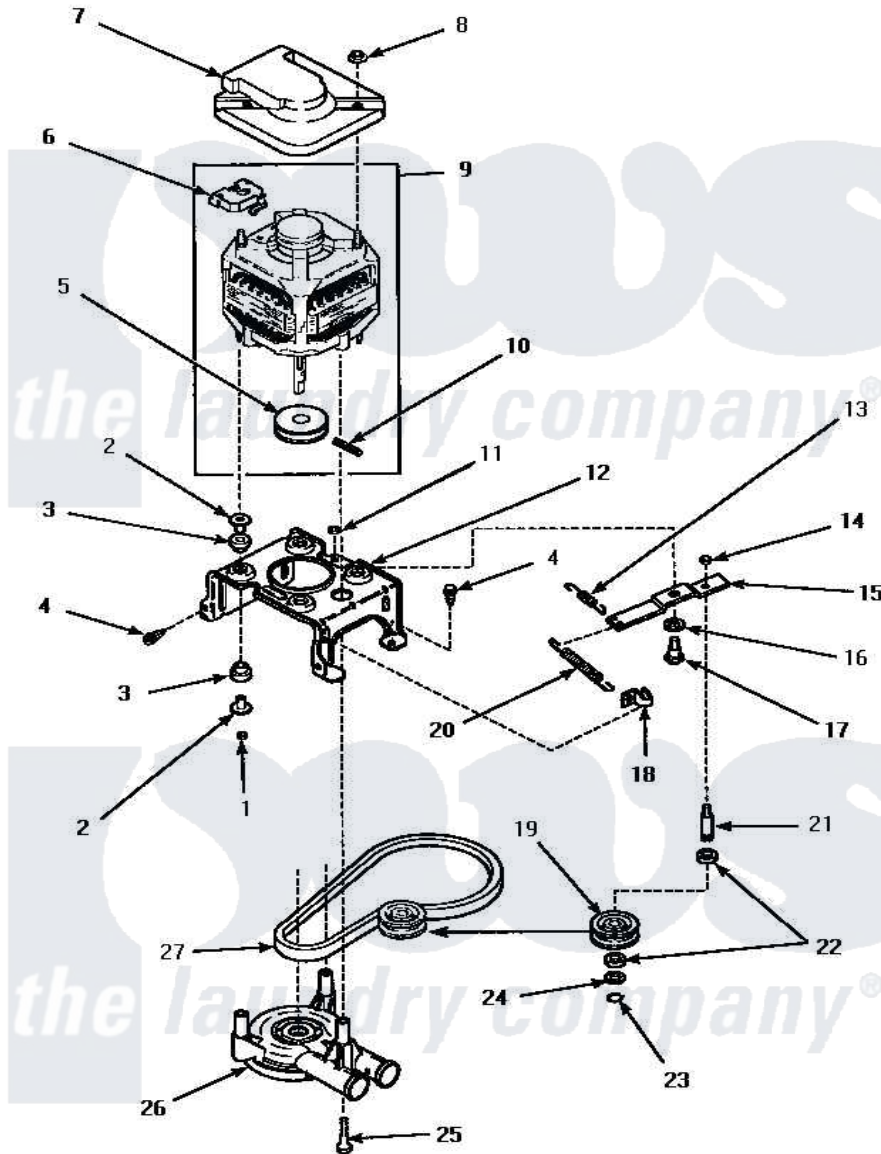

**Amana LW4202L (BOM: P1163211W L) 12 - MOTOR, MTG BRKT, BELT, PUMP & IDLER ASSY**

**MOTOR, MOUNTING BRACKET, BELT, PUMP AND IDLER ASSEMBLY**

Amana [Residential Amana LW4202L \(BOM: P1163211W L\) Washer Parts](#) Parts Diagram 12 - MOTOR, MTG BRKT, BELT, PUMP & IDLER ASSY

[Click on the part number to view part](#)

Item	Original Part Number	Replaced By	Status	Part Description
1	35423	<a href="#">3400029</a>		Nut, Adapter Plate
2	<a href="#">34791</a>			Post, Mount-Motor
3	<a href="#">34788</a>			Mount, Motor
4	Y31645	<a href="#">27001200</a>		Screw
5	27171		Not Available	PULLEY,MOTOR
6	35632		Not Available	SWITCH, MOTOR
7	34754	<a href="#">40112301</a>		Shield, Motor
8	35139		Not Available	PALNUT
9	34571	<a href="#">27001215</a>		Motor W/Pulley
"	35145	<a href="#">38034P</a>		Kit Motor 120V/60 2SP Cap Dd
10	<a href="#">23750</a>			Pin, Roll
11	52566	<a href="#">27001225</a>		Nut, Jam Mid Lock 1/4-20
12	34890		Not Available	BRACKET,MOTOR MOUNT
13	30620		Not Available	SPRING,IDLER LEVER HEL

14	28803	<a href="#">2221070</a>	Clamp, Nylon
15	31054	<a href="#">40041002</a>	Lever, Idler
16	81392	<a href="#">40054701</a>	Washer
17	27229	<a href="#">40038901</a>	Screw, 1/4-20
18	<a href="#">28849</a>		Clip, Spring
19	28800	Not Available	WHEEL, IDLER
20	33110	<a href="#">37366</a>	Spring, Idler
21	<a href="#">28802</a>		Shaft, Idler
22	<a href="#">Y29443</a>		Washer, Felt
23	<a href="#">23748</a>		Ring, Retaining
24	<a href="#">52549</a>		Washer, 501 ID X3/4 Odx
25	Y34565	<a href="#">40063701</a>	Screw, 10-16 x 1.75
26	35742P	<a href="#">27001233</a>	Pump
27	<a href="#">28808</a>		Belt, Agitate And Spin
NI	258P3	Not Available	KIT,CAPACITOR