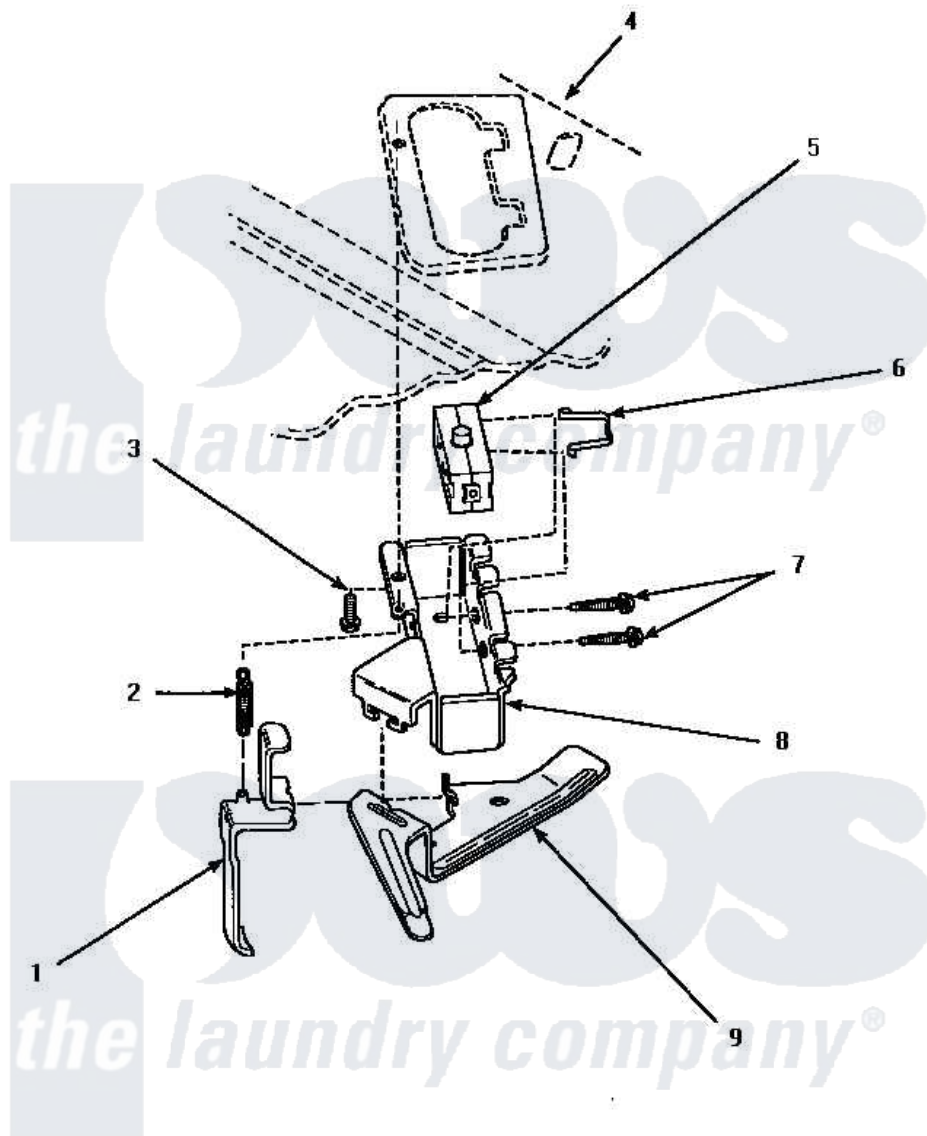

Amana LW4202L (BOM: P1163211W L) 14 - OUT-OF-BALANCE SWITCH

OUT-OF-BALANCE SWITCH

Amana Residential Amana LW4202L (BOM: P1163211W L) Washer Parts Parts Diagram 14 - OUT-OF-BALANCE SWITCH

[Click on the part number to view part](#)

Item	Original Part Number	Replaced By	Status	Part Description
1	33442			Lever, Unbalanced Load
2	33443			Spring
3	23962	W10116760		Screw
4	Y00000000		Not Available	SEE NOTE CABINET TOP
5	33445	27001095		Switch, Lid
6	33433		Not Available	CLIP,HOLDER-SWITCH
7	36510			Screw
8	36497P			Kit, Switch Holder
9	33441			Arm, Actuator