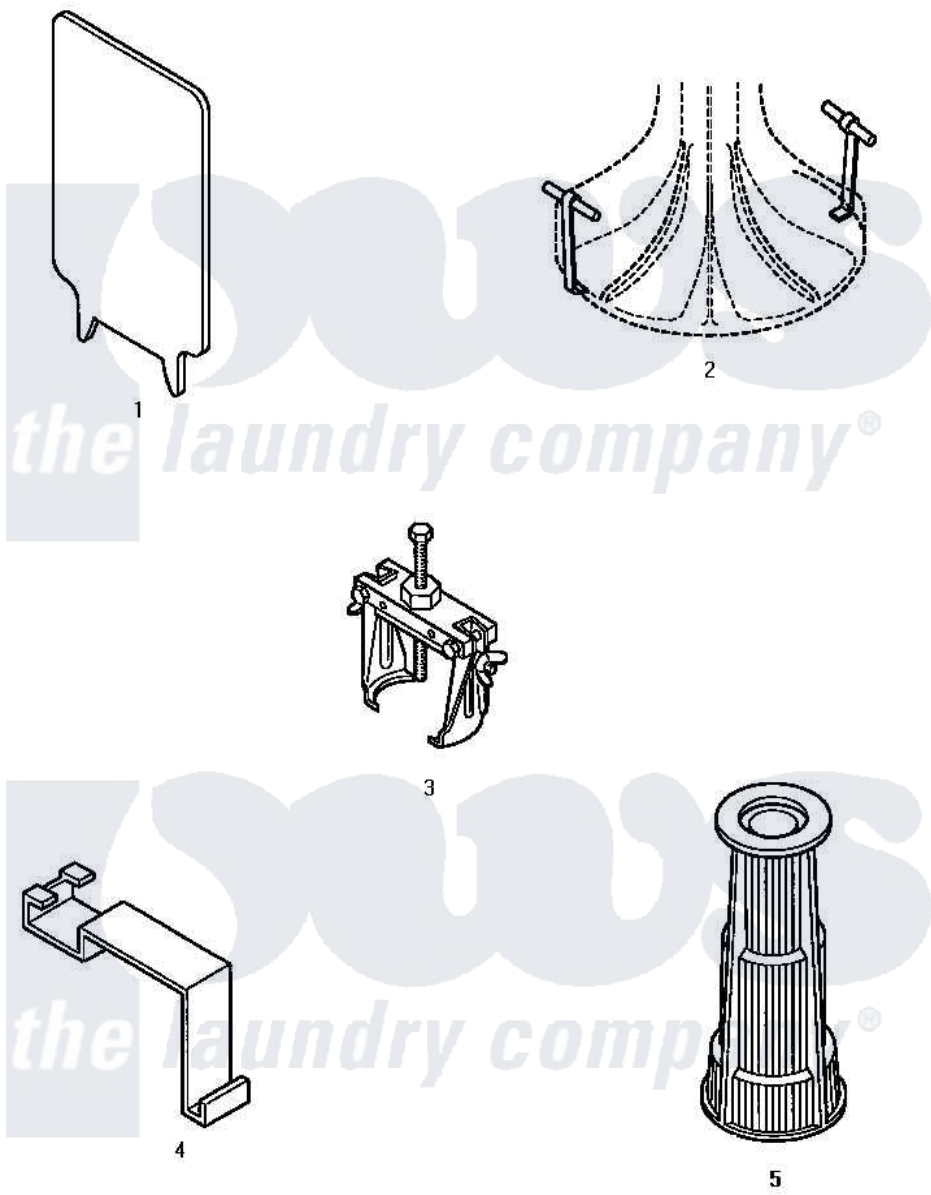

Amana LW4202L (BOM: P1163211W L) 17 - SPECIAL TOOLS

Amana Residential Amana LW4202L (BOM: P1163211W L) Washer Parts Parts Diagram 17 - SPECIAL TOOLS  
 Click on the part number to view part

Item	Original Part Number	Replaced By	Status	Part Description
1	<a href="#">272P4</a>			Tool, Lid Switch Instal
2	<a href="#">254P4P</a>			Agitator Hooks
3	253P4	<a href="#">294P4</a>		Bell Tool
4	<a href="#">273P4</a>			Tub Cover Gasket Tool
5	274P4	<a href="#">293P4</a>		Seal Tool