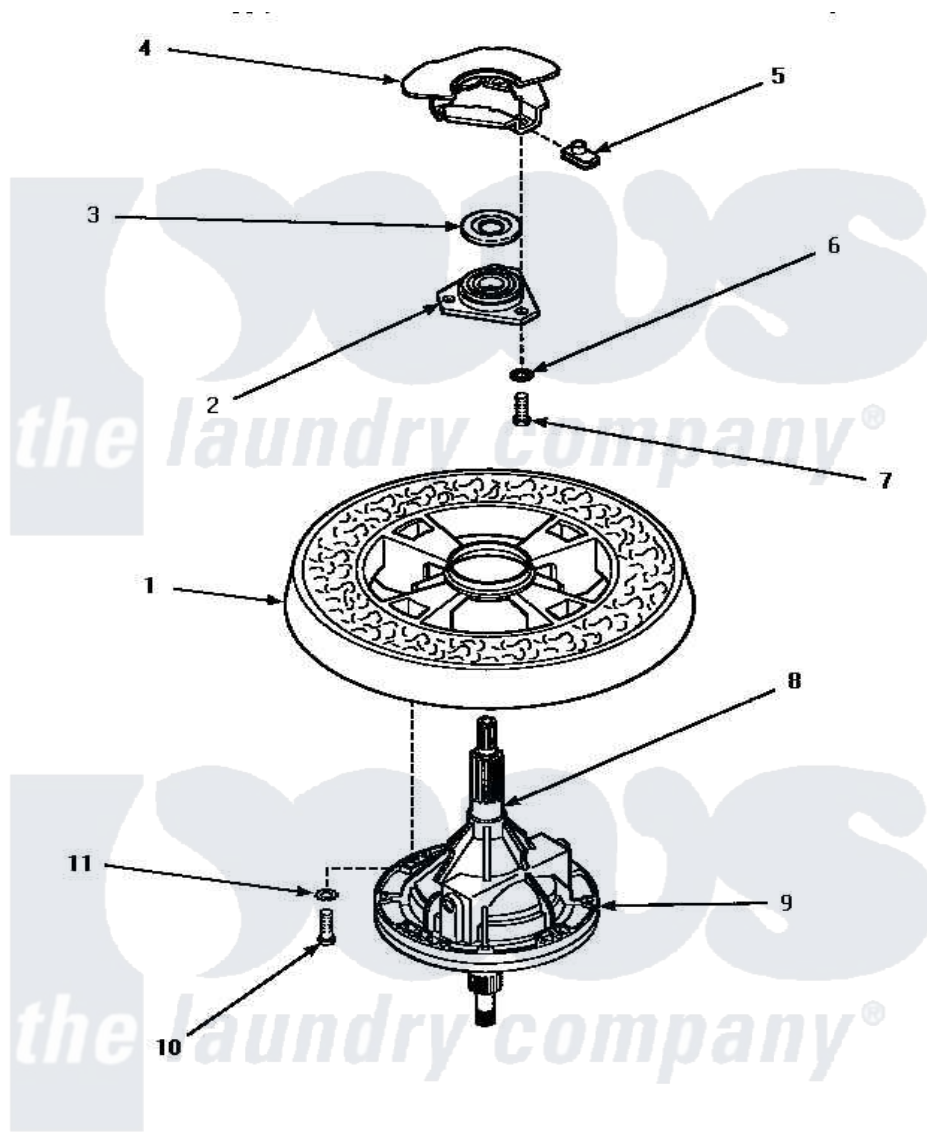

Amana LW4202L (BOM: P1163211W L) 18 - TRANSMISSION ASSY & BALANCE RING

TRANSMISSION ASSEMBLY AND BALANCE RING

Amana [Residential Amana LW4202L \(BOM: P1163211W L\) Washer Parts](#) Parts Diagram 18 - TRANSMISSION ASSY & BALANCE RING

[Click on the part number to view part](#)

Item	Original Part Number	Replaced By	Status	Part Description
1	34731		Not Available	ASSY,BALANCE RING-COMPL
2	27182	40004201P		Main Bearing Assembly
3	27187			Flinger
4	Y00000000		Not Available	SEE NOTE OUTER TUB
5	27222			Nut, Retainer 5/16-18
6	04366			Lockwasher, 5/16intshkp
7	01355		Not Available	SCREW
8	27604P			Never-Seeze 1 Oz Tube
9	Y34526	34526P		Assembly, Transmission
10	27200		Not Available	CAP SCREW
11	02431			Lockwasher, 1/4 Ext Shk