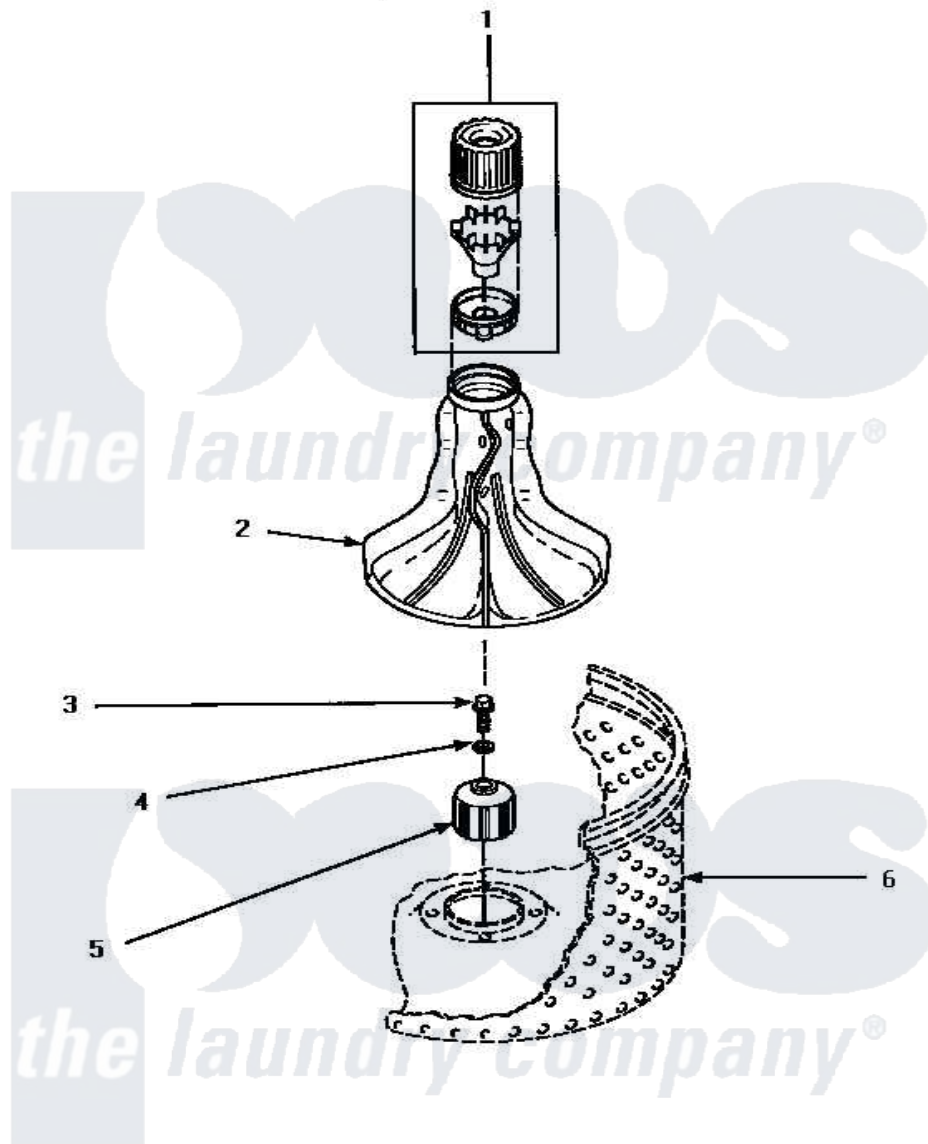

Amana LW4202W (BOM: P1163210W W) 02 - AGITATOR & DRIVE BELL

**AGITATOR AND DRIVE BELL**

Amana [Residential Amana LW4202W \(BOM: P1163210W W\) Washer Parts](#) Parts Diagram 02 - AGITATOR & DRIVE BELL

[Click on the part number to view part](#)

Item	Original Part Number	Replaced By	Status	Part Description
1	34155	<a href="#">40002101W</a>		Assembly, Fabric Softner
2	33174	<a href="#">40000501W</a>		Agitator, Flex Vane
3	34288	<a href="#">40065102</a>		Screw, Shoulder 1/4
4	<a href="#">36472</a>			O-Ring
5	34504P	<a href="#">R9900189</a>		Kit, Drive Bell And Seal
6	Y00000000		Not Available	SEE NOTE WASHTUB