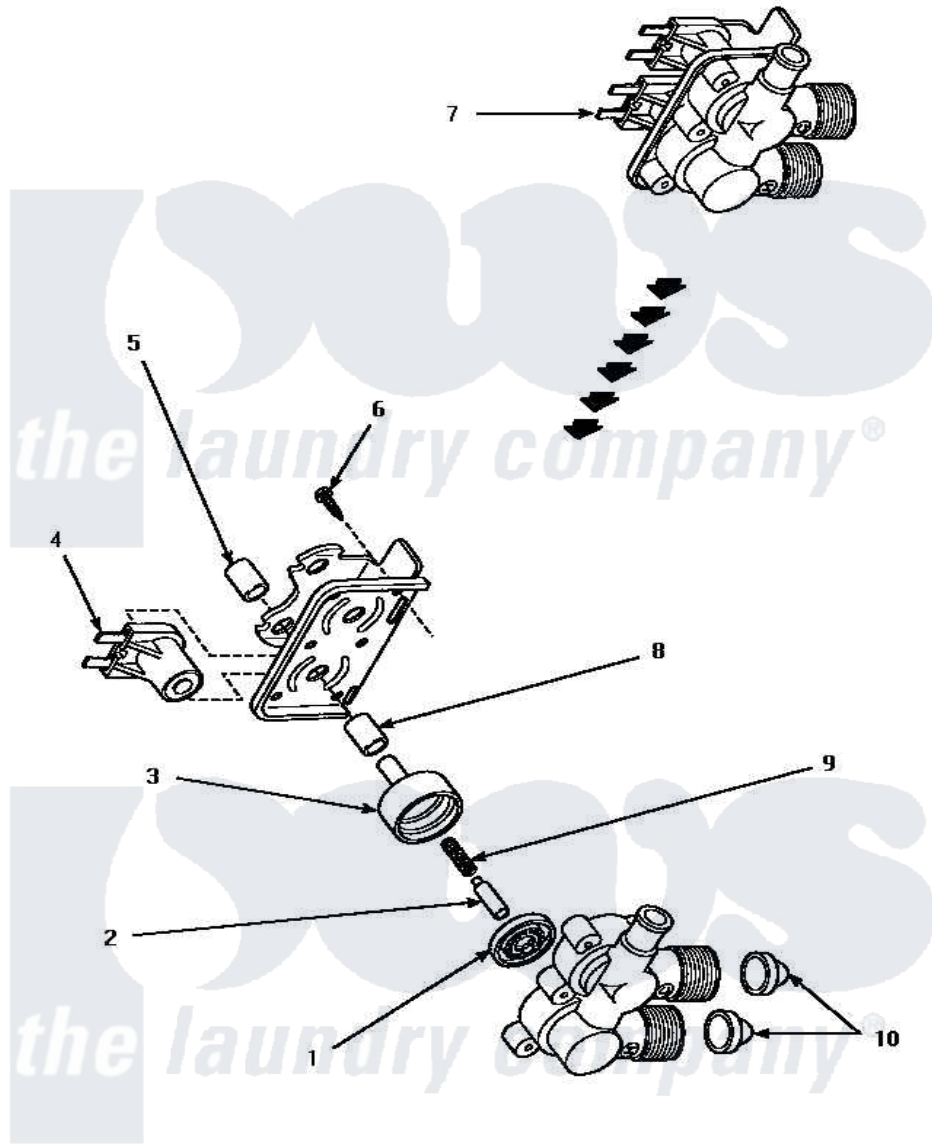

Amana LW4202W (BOM: P1163210W W) 10 - MIXING VALVE ASSY

MIXING VALVE ASSEMBLY

Amana Residential Amana LW4202W (BOM: P1163210W W) Washer Parts Parts Diagram 10 - MIXING VALVE ASSY

Click on the part number to view part

Item	Original Part Number	Replaced By	Status	Part Description
1	24134		Not Available	DIAPHRAGM
2	24132		Not Available	ARMATURE
3	24130			Guide, Armature
4	33930A	33930		Valve, Mixing
5	24128		Not Available	SLEEVE, LONG
6	25817C		Not Available	SCREW
7	34963	34963P		Valve Mixing Package
8	24129		Not Available	SLEEVE, SHORT
9	23224E		Not Available	SPRING
10	24122	22002960		Strainer, Washer Inlet