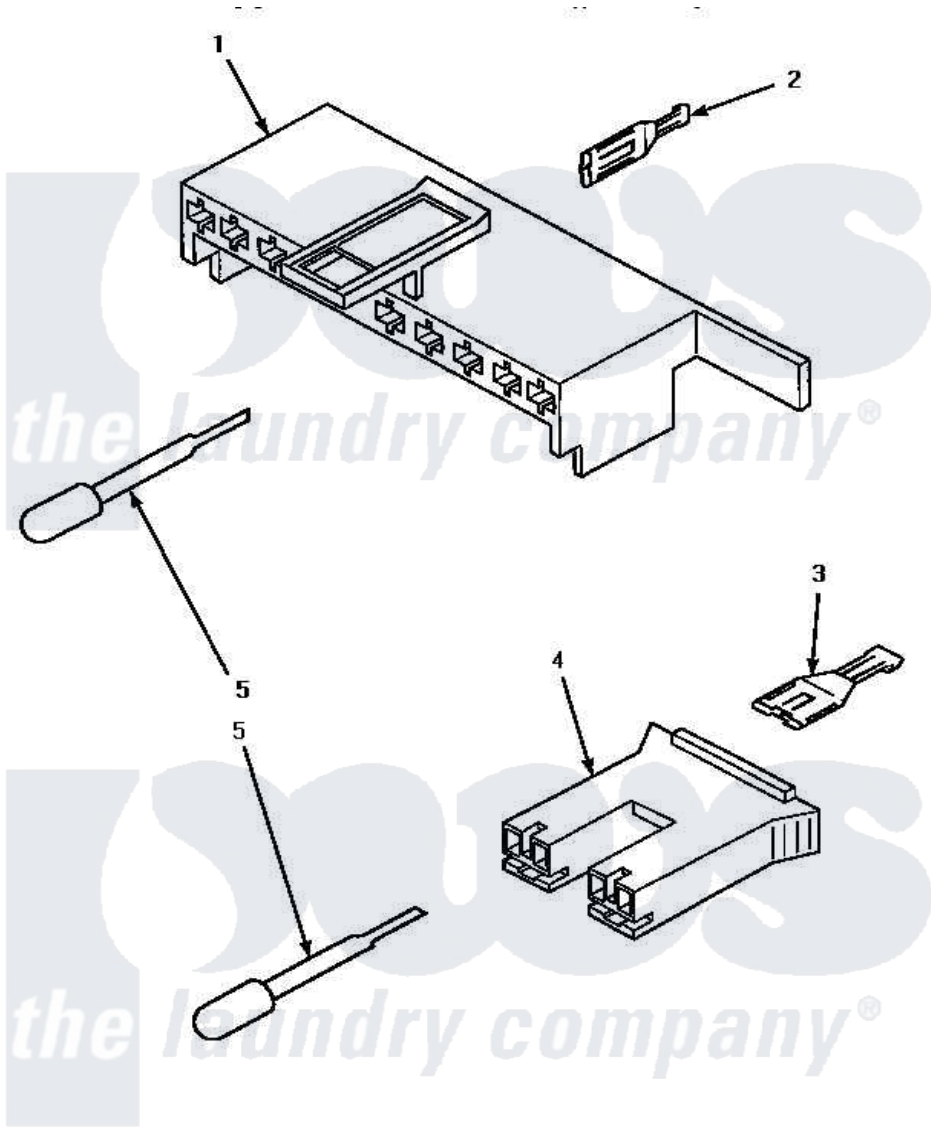

Amana LW4202W (BOM: P1163210W W) 11 - MIXING VLV & MTR CONN BLOCKS/TERM & TOOL

MIXING VALVE AND MOTOR CONNECTION BLOCKS, TERMINALS AND TERMINAL EXTRACTOR TOOL

Amana Residential Amana LW4202W (BOM: P1163210W W) Washer Parts Parts Diagram 11 - MIXING VLV & MTR CONN BLOCKS/TERM & TOOL

Click on the part number to view part

Item	Original Part Number	Replaced By	Status	Part Description
1	34677			10 Circuit Plug
2	Y00188			Molex Terminal
3	Y00121		Not Available	SPADE TERMINAL(12 GAUGE) (1/4 INCH-(2) 18 GAUGE WIRES O
4	34676			Plug
"	34675		Not Available	PLUG
5	283P4			Terminal Extractor Tool