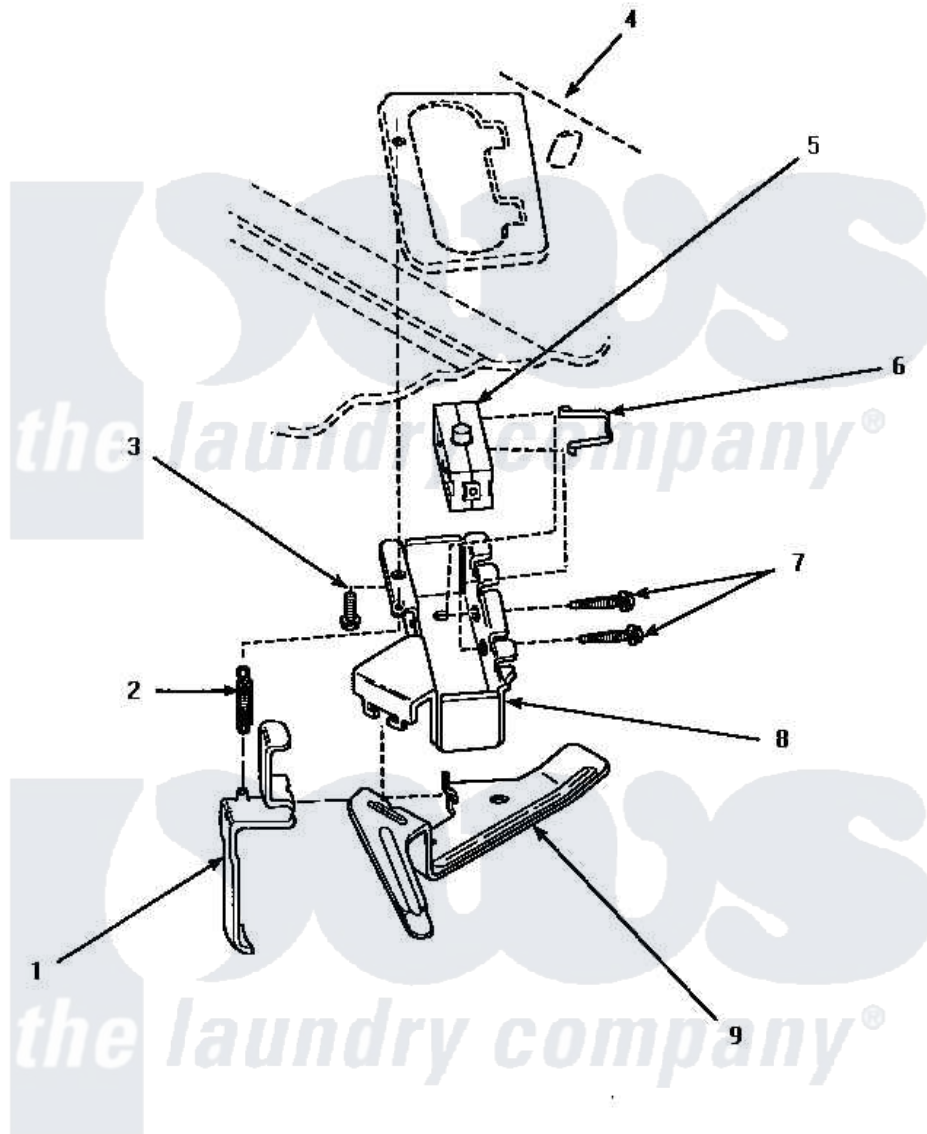

Amana LW4202W (BOM: P1163210W W) 14 - OUT-OF-BALANCE SWITCH

OUT-OF-BALANCE SWITCH

Amana [Residential Amana LW4202W \(BOM: P1163210W W\) Washer Parts](#) Parts Diagram 14 - OUT-OF-BALANCE SWITCH

[Click on the part number to view part](#)

Item	Original Part Number	Replaced By	Status	Part Description
1	33442			Lever, Unbalanced Load
2	33443			Spring
3	23962	W10116760		Screw
4	Y00000000		Not Available	SEE NOTE CABINET TOP
5	33445	27001095		Switch, Lid
6	33433		Not Available	CLIP,HOLDER-SWITCH
7	36510			Screw
8	36497P			Kit, Switch Holder
9	33441			Arm, Actuator