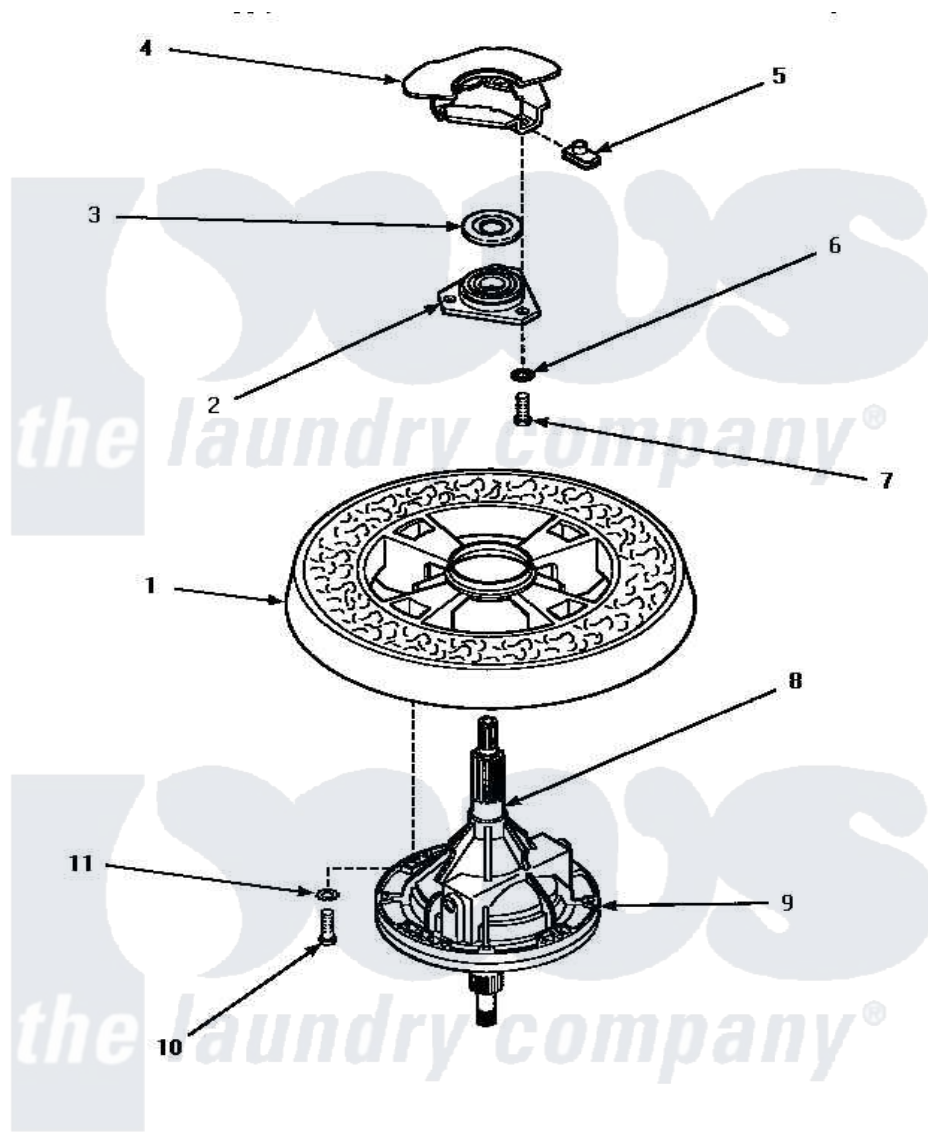

**Amana LW4202W (BOM: P1163210W W) 18 - TRANSMISSION ASSY & BALANCE RING**

**TRANSMISSION ASSEMBLY AND BALANCE RING**

Amana Residential Amana LW4202W (BOM: P1163210W W) Washer Parts Parts Diagram 18 - TRANSMISSION ASSY & BALANCE RING

[Click on the part number to view part](#)

Item	Original Part Number	Replaced By	Status	Part Description
1	34731		Not Available	ASSY,BALANCE RING-COMPL
2	27182	<a href="#">40004201P</a>		Main Bearing Assembly
3	<a href="#">27187</a>			Flinger
4	Y00000000		Not Available	SEE NOTE OUTER TUB
5	<a href="#">27222</a>			Nut, Retainer 5/16-18
6	<a href="#">04366</a>			Lockwasher, 5/16intshkp
7	01355		Not Available	SCREW
8	<a href="#">27604P</a>			Never-Seeze 1 Oz Tube
9	Y34526	<a href="#">34526P</a>		Assembly, Transmission
10	27200		Not Available	CAP SCREW
11	<a href="#">02431</a>			Lockwasher, 1/4 Ext Shk