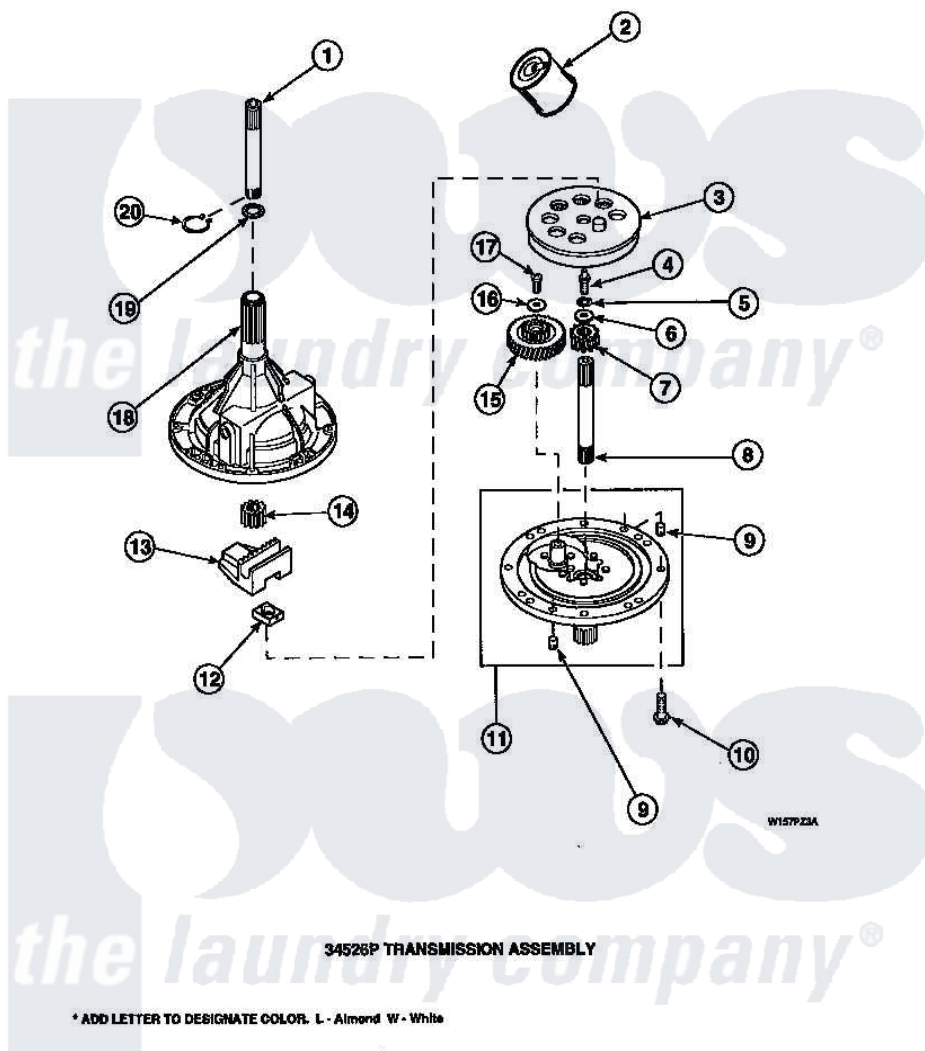

# Amana LW4203L2 (BOM: PLW4203L2 A) 01 - 34526P TRANSMISSION ASSY

Amana Residential Amana LW4203L2 (BOM: PLW4203L2 A) Washer Parts Parts Diagram 01 - 34526P TRANSMISSION ASSY

[Click on the part number to view part](#)

Item	Original Part Number	Replaced By	Status	Part Description
1	<a href="#">Y36570</a>			Shaft, Output
2	<a href="#">27243P</a>			Oil, CW Transmission F-
3	<a href="#">26577</a>			Assembly, Gear And Stud
4	27030		Not Available	SCREW, 1/4-20 SPECIAL
5	<a href="#">21456</a>			Lockwasher, 1/4 Intshkp
6	26509	<a href="#">40041501</a>		Washer
7	<a href="#">36562</a>			Pinion, Drive
8	<a href="#">34853</a>			Shaft, Input
9	<a href="#">27172</a>			Pin, Dowel
10	32814		Not Available	SCREW, 1/4-20X7/8 SERRA
11	<a href="#">38290</a>			Assembly, Cover
12	<a href="#">26493</a>			Slide
13	<a href="#">Y31526</a>			Rack
14	<a href="#">27003</a>			Pinion, Agitator
15	<a href="#">29161</a>			Gear, Reduction

16	29260	Not Available	WASHER
17	<a href="#">29273</a>		Screw, 1/4-20 X 3/8
18	33223	Not Available	ASSY, TRANSMISSION CASE
19	<a href="#">35092</a>		Washer, 3628id X 1.00 X .056
20	<a href="#">27197</a>		Ring, Retaining
NI	37577P	Not Available	SEALANT