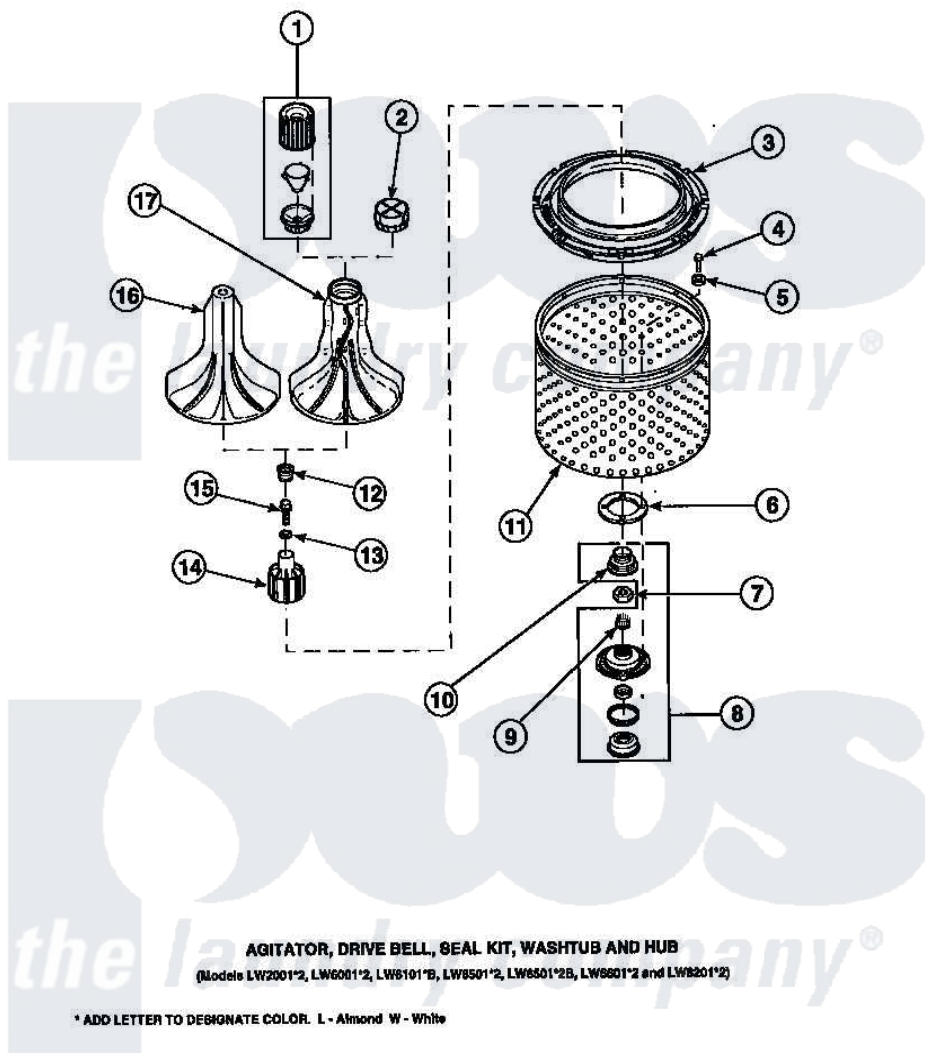

**Amana LW4203L2 (BOM: PLW4203L2 A) 02 - AGITATOR/DRIVE  
BELL/SEAL KIT/TUB & HUB**

Amana Residential Amana LW4203L2 (BOM: PLW4203L2 A) Washer Parts Parts Diagram 02 - AGITATOR/DRIVE  
BELL/SEAL KIT/TUB & HUB  
Click on the part number to view part

Item	Original Part Number	Replaced By	Status	Part Description
1	36542	<a href="#">40002101W</a>		Assembly, Fabric Softner
2	<a href="#">36515</a>			Cap, Agitator
3	<a href="#">35035</a>			Guard, Clothes
4	27202	<a href="#">W10116787</a>		Screw
5	<a href="#">28094</a>			Gasket
7	Y29220	<a href="#">40016301</a>		Nut, Lock
8	495P3	<a href="#">R9900552</a>		Hub And Seal
9	29728	<a href="#">40008301</a>		Insert, Spline
10	36425	<a href="#">40016101</a>		Seal, Bell Drive
12	36511	<a href="#">40008401</a>		Plug, Bell
13	<a href="#">36472</a>			O-Ring
15	34288	<a href="#">40065102</a>		Screw, Shoulder 1/4
16	<a href="#">33513</a>			Agitator, Short-Coin
17	33174	<a href="#">40000501W</a>		Agitator, Flex Vane