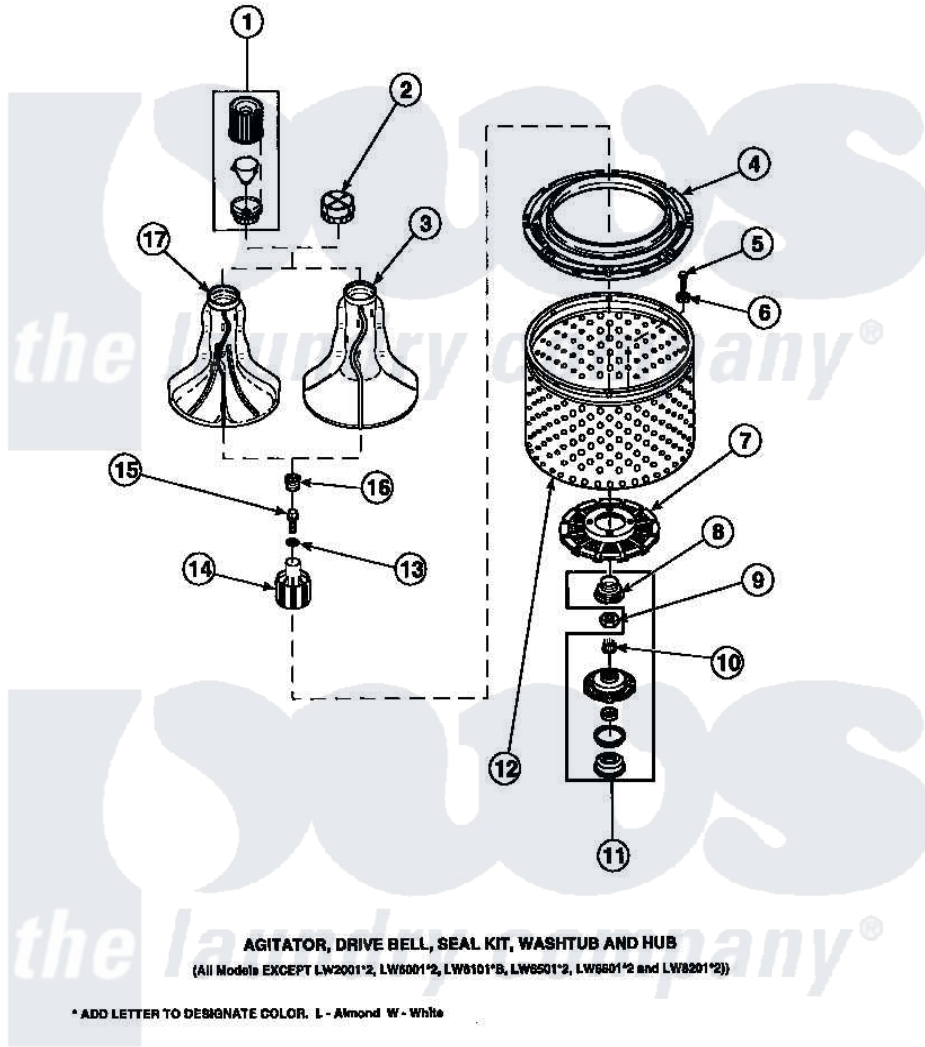

Amana LW4203L2 (BOM: PLW4203L2 A) 03 - AGITATOR/DRIVE BELL/SEAL KIT/TUB & HUB

Amana Residential Amana LW4203L2 (BOM: PLW4203L2 A) Washer Parts Parts Diagram 03 - AGITATOR/DRIVE BELL/SEAL KIT/TUB & HUB
 Click on the part number to view part

Item	Original Part Number	Replaced By	Status	Part Description
1	36542	40002101W		Assembly, Fabric Softner
2	36515			Cap, Agitator
3	36507	40000501W		Agitator, Flex Vane
4	35035			Guard, Clothes
5	27202	W10116787		Screw
6	28094			Gasket
7	32998	39371		Filter Lin
8	36425	40016101		Seal, Bell Drive
9	Y29220	40016301		Nut, Lock
10	29728	40008301		Insert, Spline
11	495P3	R9900552		Hub And Seal
12	33501P	R9900144		Kit- Wash
13	36472			O-Ring
14	36443P	R9900189		Kit, Drive Bell And Seal
15	34288	40065102		Screw, Shoulder 1/4