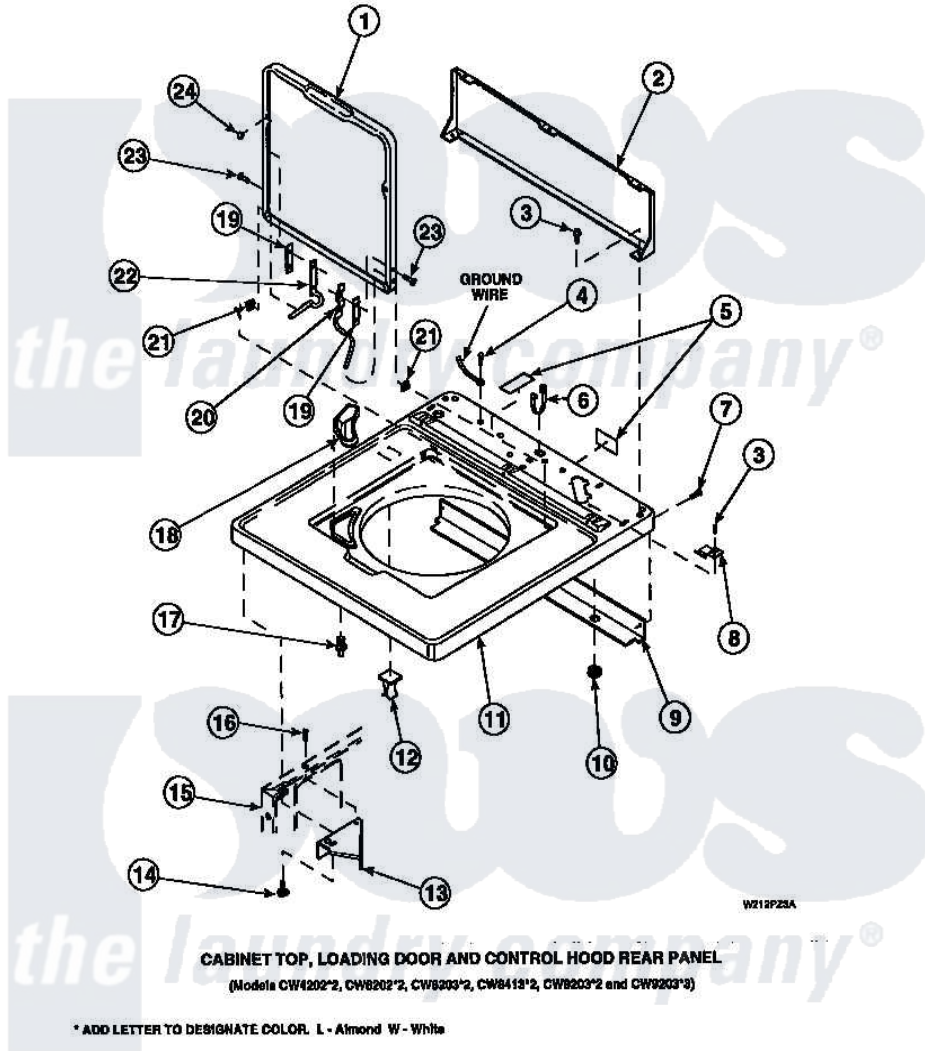

Amana LW4203L2 (BOM: PLW4203L2 A) 05 - CAB TOP/LOADING DR & CTRL HOOD REAR PAN

Amana Residential Amana LW4203L2 (BOM: PLW4203L2 A) Washer Parts Parts Diagram 05 - CAB TOP/LOADING DR & CTRL HOOD REAR PAN
 Click on the part number to view part

Item	Original Part Number	Replaced By	Status	Part Description
2	34903		Not Available	PANEL, BACK HOOD (USE 37782)
3	23962	W10116760		Screw
4	52909			Screw, 10B-16 X 1/2 HeX
6	21903	211881		Grommet, Cord Part Not Used-Gas Models Only
7	27196	27001200		Screw
8	35887	40063901		Clip, Hold Down
11	34902P		Not Available	TOP
12	36519		Not Available	CLIP
13	36034			Bracket, Director-Module
14	Y31644	27001200		Screw
15	34475P		Not Available	CABINET
16	36035		Not Available	SCREW,8-18X3/8 PHIL FLT HD
17	56534			Barrel, Support