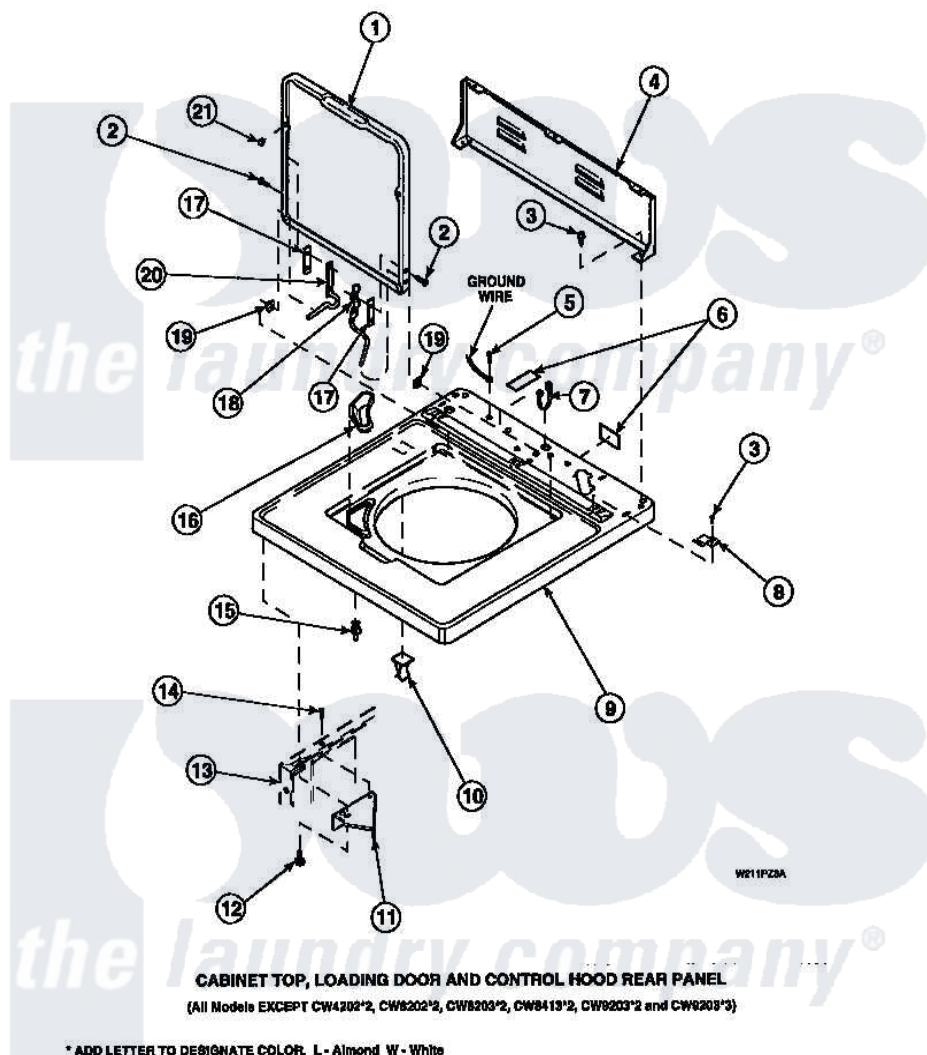

# Amana LW4203L2 (BOM: PLW4203L2 A) 06 - CAB TOP/LOADING DR & CTRL HOOD REAR PAN

Amana Residential Amana LW4203L2 (BOM: PLW4203L2 A) Washer Parts Parts Diagram 06 - CAB TOP/LOADING DR & CTRL HOOD REAR PAN  
 Click on the part number to view part

Item	Original Part Number	Replaced By	Status	Part Description
1	33541P		Not Available	LID
2	34337	<a href="#">W10119828</a>		Screw, Lid Hinge Mounting
3	23962	<a href="#">W10116760</a>		Screw
4	34903		Not Available	PANEL, BACK HOOD (USE 37782)
5	<a href="#">52909</a>			Screw, 10B-16 X 1/2 HeX
6	24903		Not Available	STICKER,DISCONNECT POW
7	21903	<a href="#">211881</a>		Grommet, Cord Part Not Used-Gas Models Only
8	35887	<a href="#">40063901</a>		Clip, Hold Down
9	34902P		Not Available	TOP
10	36519		Not Available	CLIP
11	<a href="#">36034</a>			Bracket, Director-Module
12	Y31644	<a href="#">27001200</a>		Screw
13	34475P		Not Available	CABINET

14	36035	Not Available	SCREW,8-18X3/8 PHIL FLT HD
15	<a href="#">56534</a>		Barrel, Support
16	34776	Not Available	DISPENSER,BLEACH
17	<a href="#">34338</a>		Gasket, Hinge
18	<a href="#">36437</a>		Hinge, Lid R
19	33446	<a href="#">40008201</a>	Bushing, Hinge
20	<a href="#">36513</a>		Hinge, Left
21	21685	<a href="#">40038001</a>	Bumper
NI	<a href="#">26594P</a>		Grease, Silicone - 2 Oz Tube