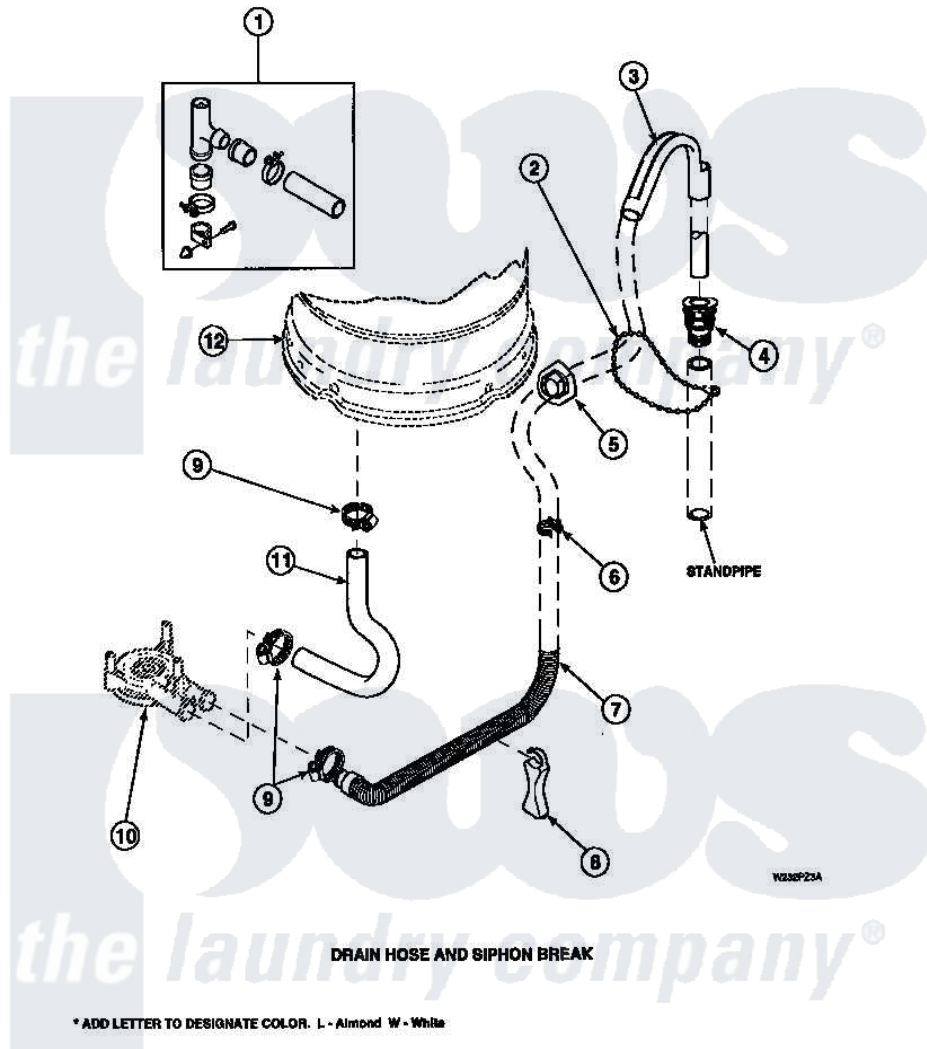

# Amana LW4203L2 (BOM: PLW4203L2 A) 07 - DRAIN HOSE AND SIPHON BREAK

Amana Residential Amana LW4203L2 (BOM: PLW4203L2 A) Washer Parts Parts Diagram 07 - DRAIN HOSE AND SIPHON BREAK

Click on the part number to view part

Item	Original Part Number	Replaced By	Status	Part Description
1	562P3	<a href="#">76660</a>		Break-Sphn
2	33489	<a href="#">8539404</a>		Tie-Wire
3	33615	<a href="#">22003814</a>		Retainer, Drain Hose
4	36878	<a href="#">40008101</a>		Adapter, Standpipe
5	<a href="#">32219</a>			Relief, Strain
6	<a href="#">36014</a>			Clip, Retainer-Hose
7	37245	<a href="#">40053901</a>		Hose, Drain
8	<a href="#">36522</a>			Hose Support
"	<a href="#">35487</a>			Support, Hose
9	36802	<a href="#">285655</a>		Clamp, Hose
10	36863P	<a href="#">27001233</a>		Pump
11	<a href="#">35753</a>			Hose, Tub To Pump-Ddp
"	<a href="#">35752</a>			Hose, Tub To Pump-Ddp
12	<a href="#">34438P</a>			Assembly, Outer Tub
"	<a href="#">34439P</a>			Outer Tub