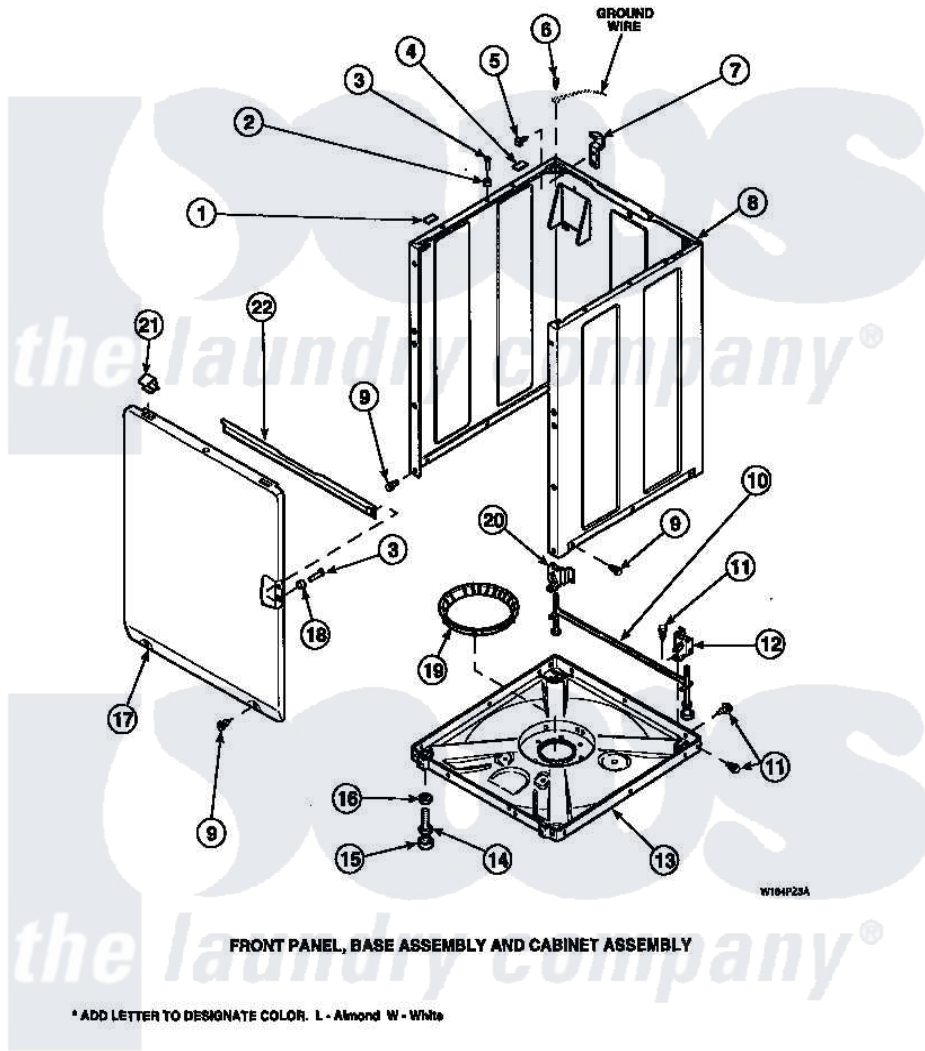

Amana LW4203L2 (BOM: PLW4203L2 A) 08 - FRONT PANEL, BASE ASSY AND CABINET ASSY

Amana Residential Amana LW4203L2 (BOM: PLW4203L2 A) Washer Parts Parts Diagram 08 - FRONT PANEL, BASE ASSY AND CABINET ASSY
 Click on the part number to view part

Item	Original Part Number	Replaced By	Status	Part Description
1	Y56128			Pad, Bumper
2	56079	505187		Locator, Panel
3	32671	Y014874		Screw, Idler Arm And Sleeve
4	36226			Pad, Bumper .25
5	34499		Not Available	SCREW, No.10B X 1/4 TAP IN HX
6	23962	W10116760		Screw
7	Y27103			Hinge, Hold-Down Lug
8	34475P		Not Available	CABINET
9	27196	27001200		Screw
10	34443			Assembly, Leg And Stabilier
11	35148		Not Available	SCREW, 1/4-14 X 3/8 HX HD
12	36036		Not Available	BRACKET, SLL-RIGHT
13	36599P			Assembly Nut/ Leg Base
"	34434P			Assembly Nut/Leg Base

14	Y34319	22003428	Leg, Adjustable
15	34318	40016001	Foot, Rubber
16	Y21899	40038101	Nut, Leg
17	34656P	Not Available	NOT GOOD No. SEE NOTE PNL, FRONT
18	28102		Locator, Panel
19	36108	Not Available	SNUBBER PAD & ISOLATOR
20	36037		Bracket, SII-Left
21	35865		Clip, Hold-Down Front Panel
22	Y35097	Not Available	BRACE, FRT PNL