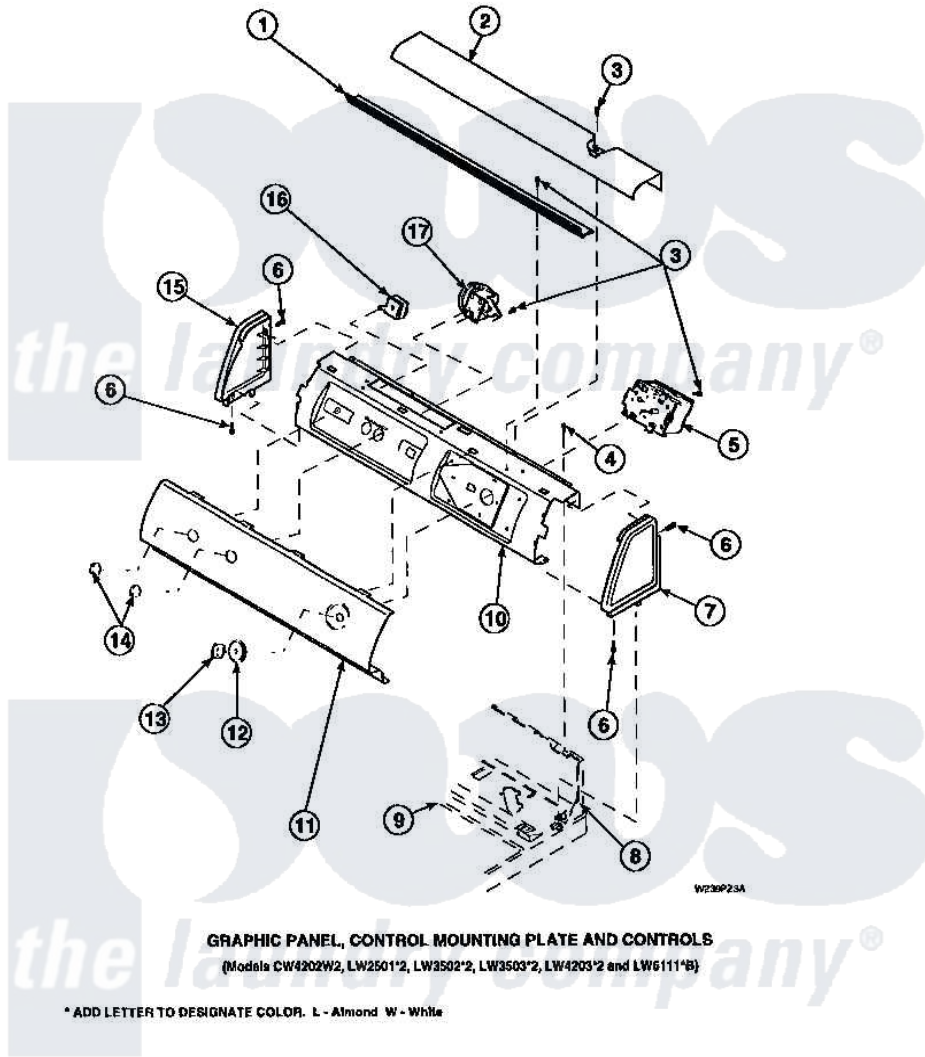

**Amana LW4203L2 (BOM: PLW4203L2 A) 09 - GRAPHIC PANEL, CTRL
MTG PLATE AND CTRLS**

Amana [Residential Amana LW4203L2 \(BOM: PLW4203L2 A\) Washer Parts](#) Parts Diagram 09 - GRAPHIC PANEL, CTRL
MTG PLATE AND CTRLS
[Click on the part number to view part](#)

Item	Original Part Number	Replaced By	Status	Part Description
1	Y34826		Not Available	DIFFUSER,LAMP-CLEAR
3	23962	W10116760		Screw
4	34904	489355		Screw, 8 X 1/2
5	31239	31239P		Timer 3 Cycle Package
6	501086	90767		Screw, 8A X 3/8 HeX Washer Head Tapping
8	34903		Not Available	PANEL, BACK HOOD (USE 37782)
9	34902P		Not Available	TOP
10	34821		Not Available	CONTROL MOUNTING PLATE
16	35115			Switch, TemPerature 3 P
17	36045	40055101		Switch, Pressure