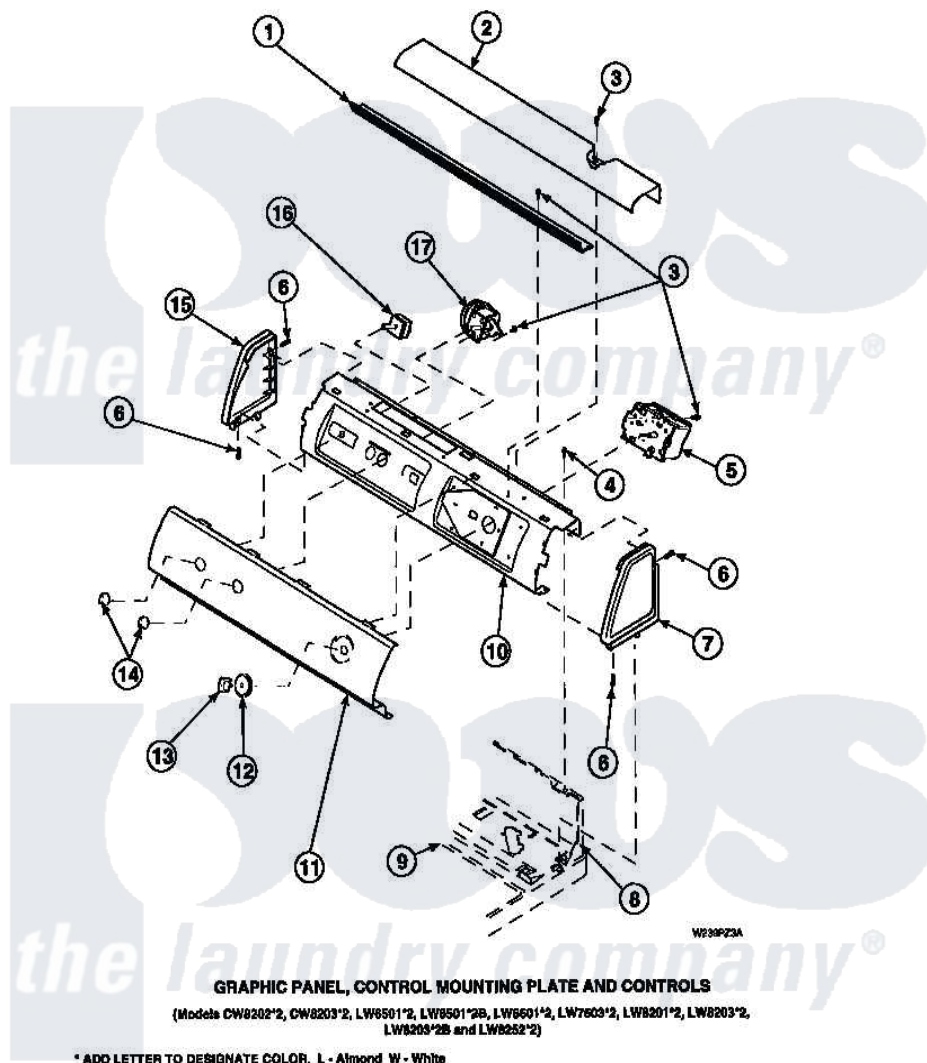

Amana LW4203L2 (BOM: PLW4203L2 A) 10 - GRAPHIC PANEL, CTRL MTG PLATE AND CTRLS

Amana Residential Amana LW4203L2 (BOM: PLW4203L2 A) Washer Parts Parts Diagram 10 - GRAPHIC PANEL, CTRL MTG PLATE AND CTRLS
 Click on the part number to view part

Item	Original Part Number	Replaced By	Status	Part Description
1	Y34826		Not Available	DIFFUSER,LAMP-CLEAR
2	34824		Not Available	TOP COVER
3	23962	W10116760		Screw
4	34904	489355		Screw, 8 X 1/2
5	31239	31239P		Timer 3 Cycle Package
6	501086	90767		Screw, 8A X 3/8 HeX Washer Head Tapping
7	34817		Not Available	END CAP(RIGHT)
8	34903		Not Available	PANEL, BACK HOOD (USE 37782)
9	34902P		Not Available	TOP
10	34821		Not Available	CONTROL MOUNTING PLATE
11	37681W		Not Available	PANEL, GRAPHICS (WHITE)
"	36613		Not Available	GRAPHIC PANEL
12	36700		Not Available	TIMER KNOB SKIRT

13	35333	Not Available	TIMER KNOB
14	36701	Not Available	KNOB, TEMP
15	34818	Not Available	END CAP(LEFT)
16	35115		Switch, TemPerature 3 P
17	35010	39035	Switch, Pressure-Var
"	36045	40055101	Switch, Pressure