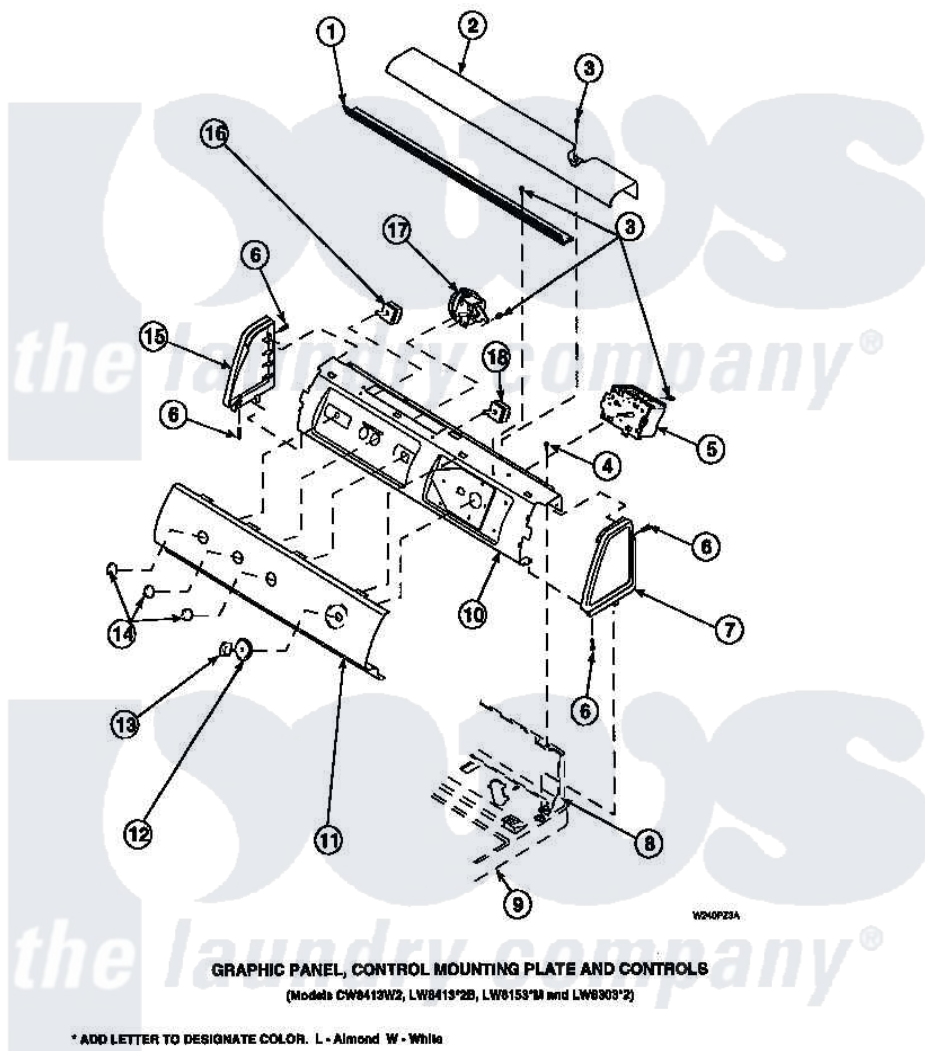

Amana LW4203L2 (BOM: PLW4203L2 A) 11 - GRAPHIC PANEL, CTRL MTG PLATE AND CTRLS

Amana Residential Amana LW4203L2 (BOM: PLW4203L2 A) Washer Parts Parts Diagram 11 - GRAPHIC PANEL, CTRL MTG PLATE AND CTRLS
 Click on the part number to view part

Item	Original Part Number	Replaced By	Status	Part Description
1	Y34826		Not Available	DIFFUSER,LAMP-CLEAR
2	34824		Not Available	TOP COVER
3	23962	W10116760		Screw
4	34904	489355		Screw, 8 X 1/2
5	36607			Timer, 4 Cycle
6	501086	90767		Screw, 8A X 3/8 HeX Washer Head Tapping
7	34817		Not Available	END CAP(RIGHT)
8	34903		Not Available	PANEL, BACK HOOD (USE 37782)
9	34902P		Not Available	TOP
10	34821		Not Available	CONTROL MOUNTING PLATE
11	36611		Not Available	PANEL, GRAPHICS
12	36700		Not Available	TIMER KNOB SKIRT
13	35333		Not Available	TIMER KNOB

14	36701	Not Available	KNOB, TEMP
15	34818	Not Available	END CAP(LEFT)
17	36045	40055101	Switch, Pressure