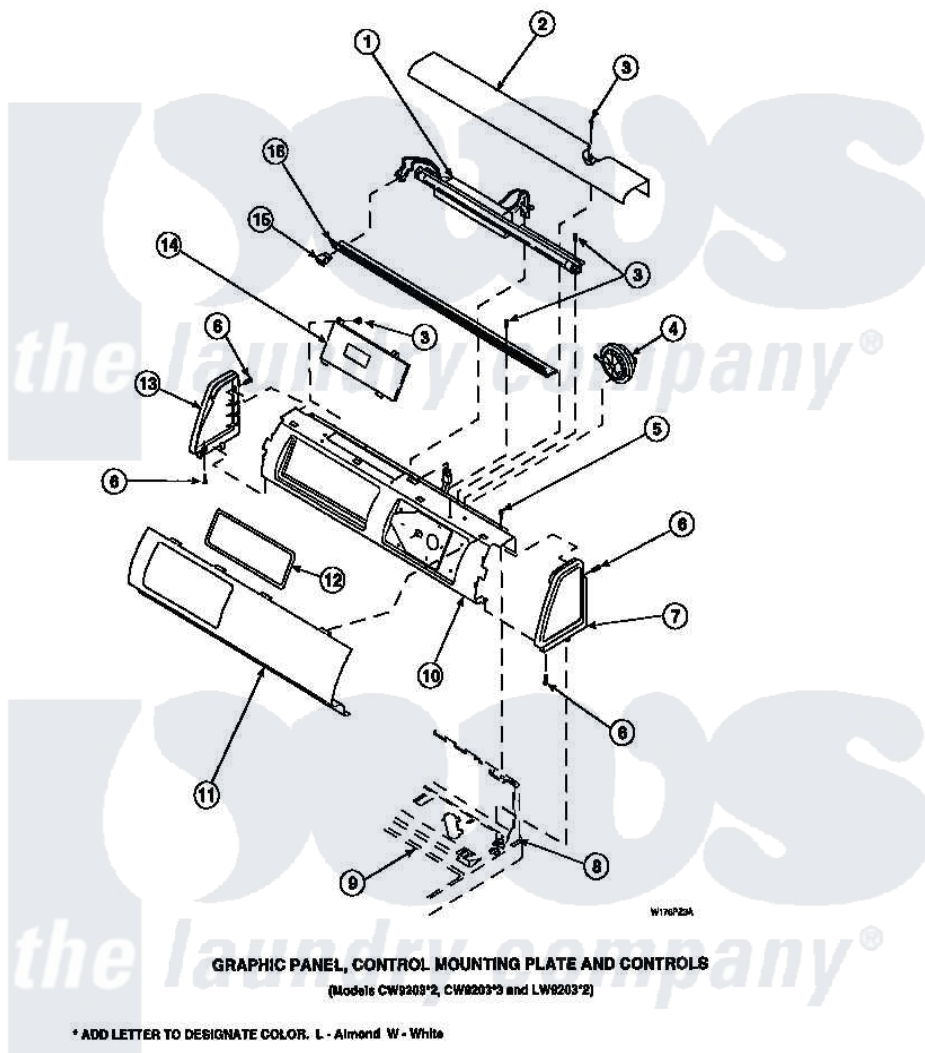

**Amana LW4203L2 (BOM: PLW4203L2 A) 12 - GRAPHIC PANEL, CTRL
MTG PLATE AND CTRLS**

Amana Residential Amana LW4203L2 (BOM: PLW4203L2 A) Washer Parts Parts Diagram 12 - GRAPHIC PANEL, CTRL
MTG PLATE AND CTRLS
Click on the part number to view part

Item	Original Part Number	Replaced By	Status	Part Description
2	34824		Not Available	TOP COVER
3	23962	W10116760		Screw
5	34904	489355		Screw, 8 X 1/2
6	501086	90767		Screw, 8A X 3/8 HeX Washer Head Tapping
7	34817		Not Available	END CAP(RIGHT)
8	34903		Not Available	PANEL, BACK HOOD (USE 37782)
9	34902P		Not Available	TOP
13	34818		Not Available	END CAP(LEFT)