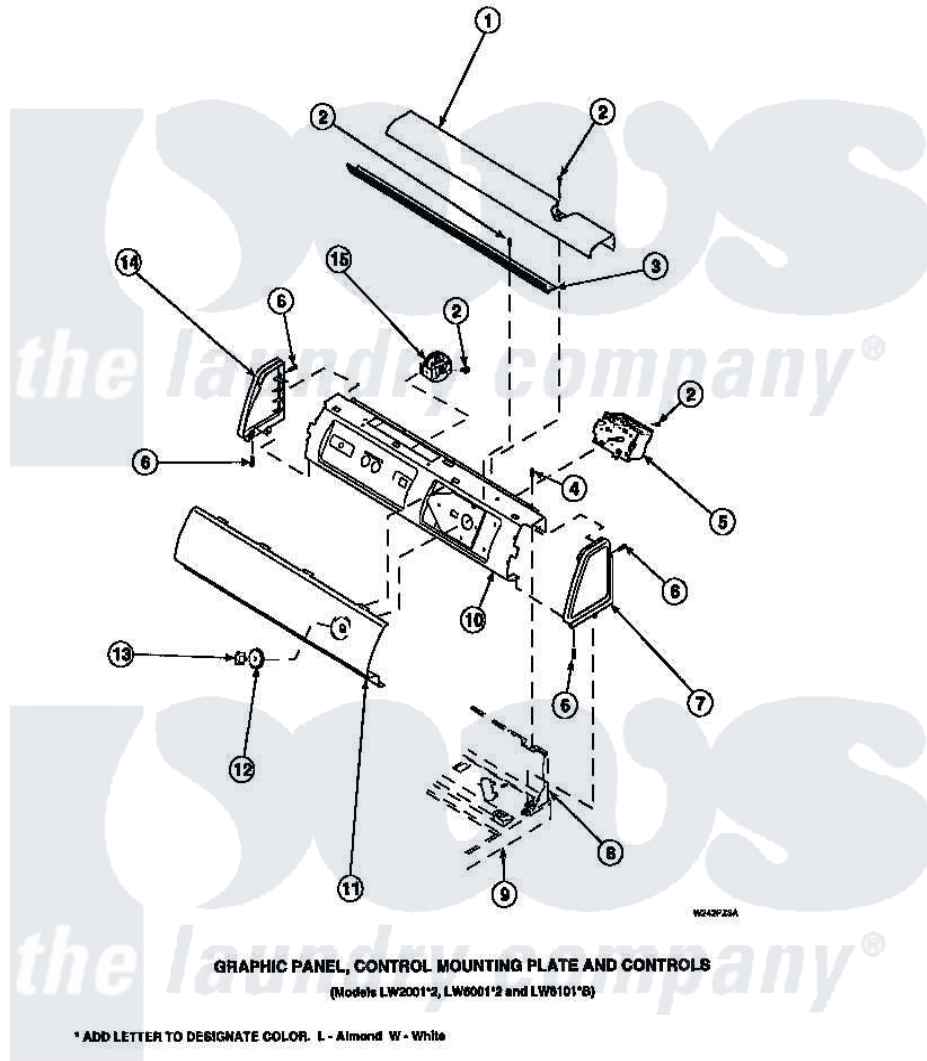

Amana LW4203L2 (BOM: PLW4203L2 A) 13 - GRAPHIC PANEL, CTRL  
MTG PLATE AND CTRLS

Amana Residential Amana LW4203L2 (BOM: PLW4203L2 A) Washer Parts Parts Diagram 13 - GRAPHIC PANEL, CTRL  
MTG PLATE AND CTRLS  
Click on the part number to view part

Item	Original Part Number	Replaced By	Status	Part Description
2	23962	<a href="#">W10116760</a>		Screw
3	Y34826		Not Available	DIFFUSER,LAMP-CLEAR
4	34904	<a href="#">489355</a>		Screw, 8 X 1/2
6	501086	<a href="#">90767</a>		Screw, 8A X 3/8 HeX Washer Head Tapping
7	34817		Not Available	END CAP(RIGHT)
8	34903		Not Available	PANEL, BACK HOOD (USE 37782)
9	34902P		Not Available	TOP
10	34821		Not Available	CONTROL MOUNTING PLATE
12	33817		Not Available	ASSY,TIMER SKIRT-BLACK
13	<a href="#">33897</a>			Knob, Timer-Washer-Blac
14	34818		Not Available	END CAP(LEFT)