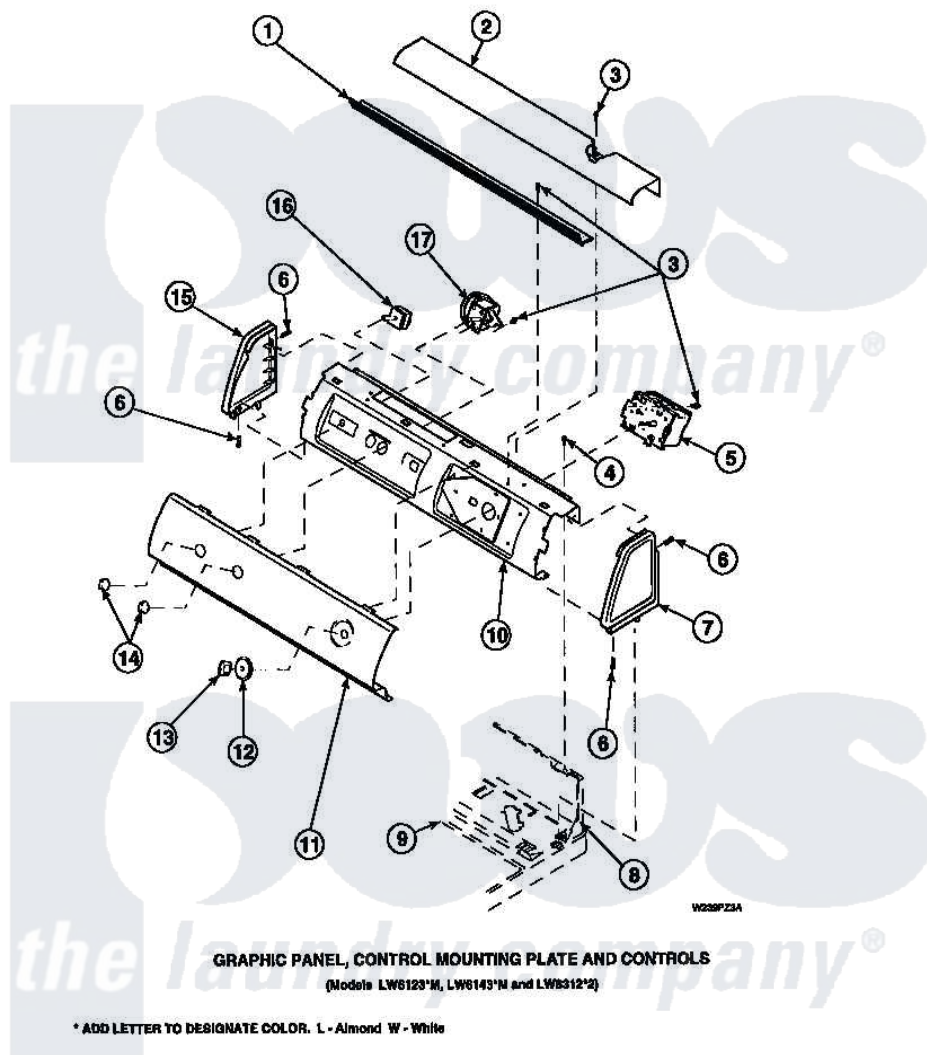

Amana LW4203L2 (BOM: PLW4203L2 A) 14 - GRAPHIC PANEL, CTRL  
MTG PLATE AND CTRLS

Amana Residential Amana LW4203L2 (BOM: PLW4203L2 A) Washer Parts Parts Diagram 14 - GRAPHIC PANEL, CTRL  
MTG PLATE AND CTRLS  
Click on the part number to view part

Item	Original Part Number	Replaced By	Status	Part Description
1	Y34826		Not Available	DIFFUSER,LAMP-CLEAR
2	34824		Not Available	TOP COVER
3	23962	<a href="#">W10116760</a>		Screw
4	34904	<a href="#">489355</a>		Screw, 8 X 1/2
5	31239	<a href="#">31239P</a>		Timer 3 Cycle Package
6	501086	<a href="#">90767</a>		Screw, 8A X 3/8 HeX Washer Head Tapping
7	34817		Not Available	END CAP(RIGHT)
8	34903		Not Available	PANEL, BACK HOOD (USE 37782)
9	34902P		Not Available	TOP
10	34821		Not Available	CONTROL MOUNTING PLATE
11	36627		Not Available	GRAPHIC PANEL MODELS LW6123
12	36700		Not Available	TIMER KNOB SKIRT

13	35333	Not Available	TIMER KNOB
14	36701	Not Available	KNOB, TEMP
15	34818	Not Available	END CAP(LEFT)
16	<a href="#">35115</a>		Switch, TemPerature 3 P
17	36045	<a href="#">40055101</a>	Switch, Pressure