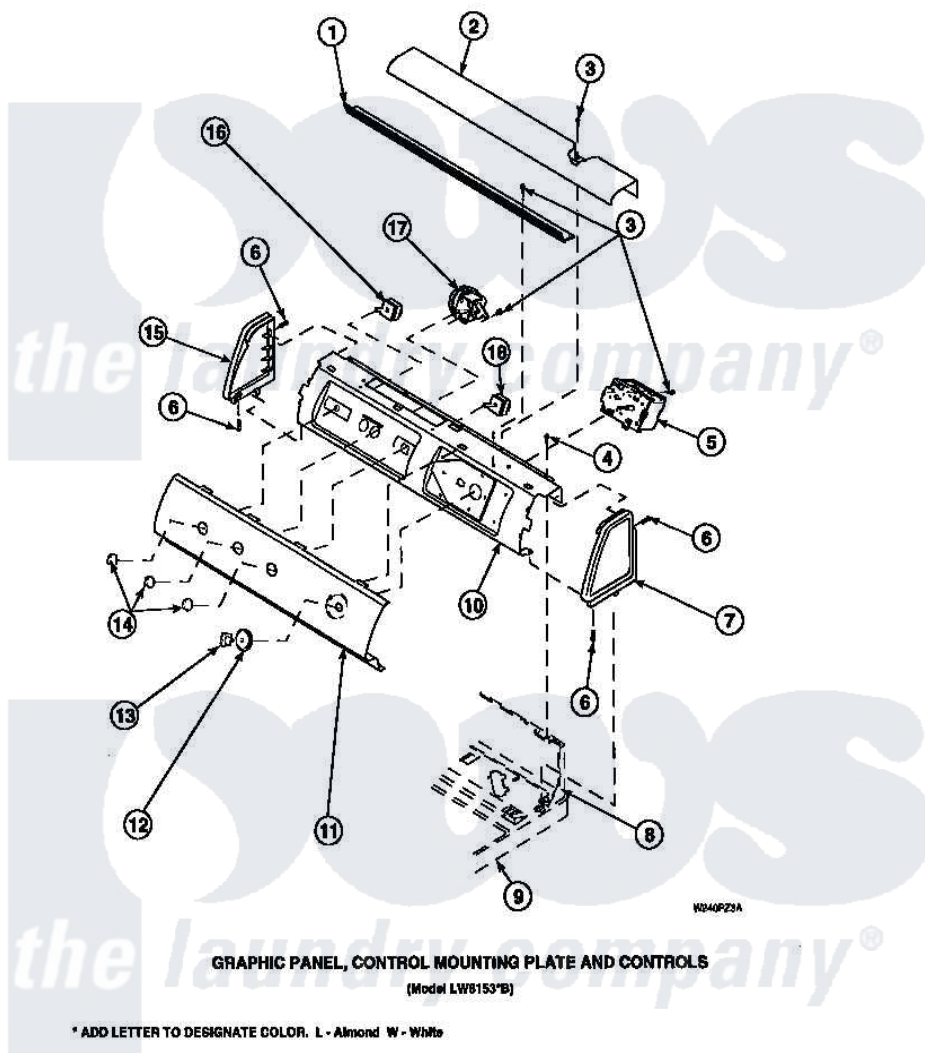

Amana LW4203L2 (BOM: PLW4203L2 A) 15 - GRAPHIC PANEL, CTRL
MTG PLATE AND CTRLS

Amana Residential Amana LW4203L2 (BOM: PLW4203L2 A) Washer Parts Parts Diagram 15 - GRAPHIC PANEL, CTRL
MTG PLATE AND CTRLS
Click on the part number to view part

Item	Original Part Number	Replaced By	Status	Part Description
1	Y34826		Not Available	DIFFUSER,LAMP-CLEAR
3	23962	W10116760		Screw
4	34904	489355		Screw, 8 X 1/2
6	501086	90767		Screw, 8A X 3/8 HeX Washer Head Tapping
8	34903		Not Available	PANEL, BACK HOOD (USE 37782)
9	34902P		Not Available	TOP
10	34821		Not Available	CONTROL MOUNTING PLATE
17	36045	40055101		Switch, Pressure