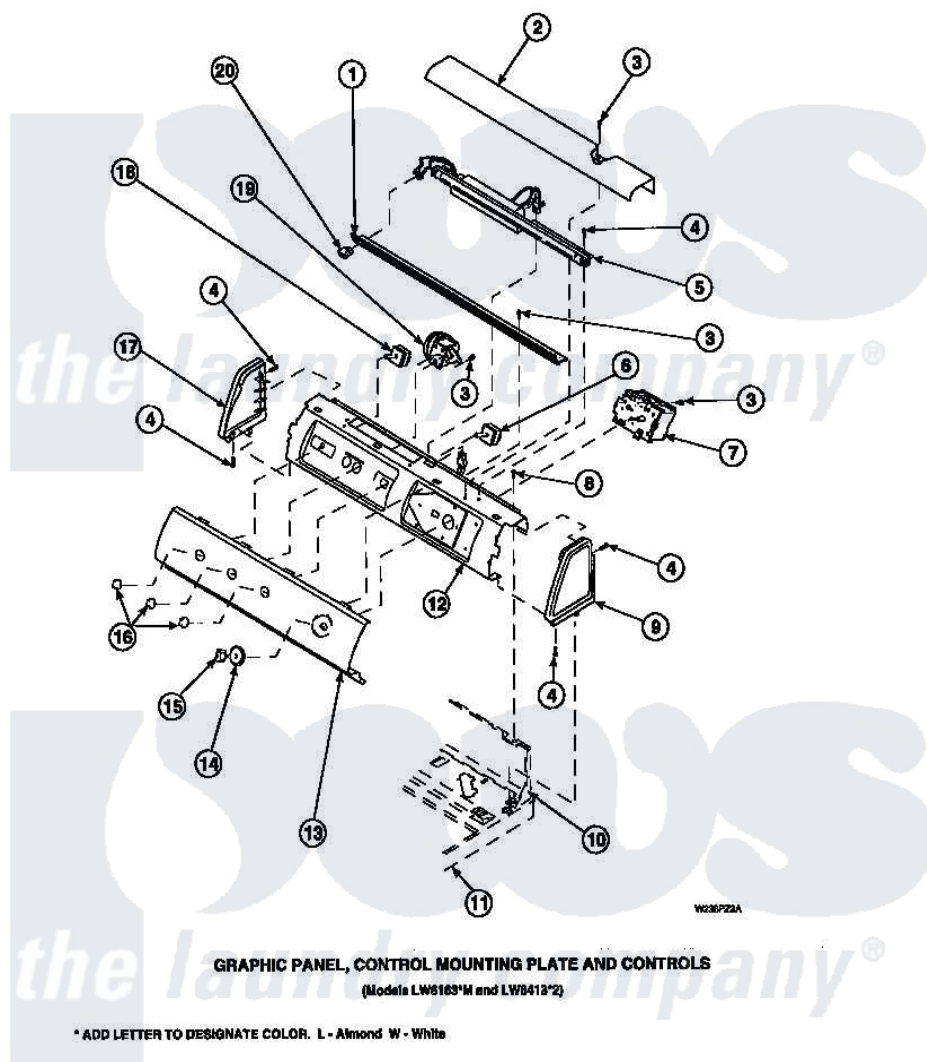

Amana LW4203L2 (BOM: PLW4203L2 A) 16 - GRAPHIC PANEL, CTRL MTG PLATE AND CTRLS

Amana Residential Amana LW4203L2 (BOM: PLW4203L2 A) Washer Parts Parts Diagram 16 - GRAPHIC PANEL, CTRL MTG PLATE AND CTRLS
Click on the part number to view part

Item	Original Part Number	Replaced By	Status	Part Description
2	34824		Not Available	TOP COVER
3	23962	W10116760		Screw
4	501086	90767		Screw, 8A X 3/8 HeX Washer Head Tapping
8	34904	489355		Screw, 8 X 1/2
9	34817		Not Available	END CAP(RIGHT)
10	34903		Not Available	PANEL, BACK HOOD (USE 37782)
11	34902P		Not Available	TOP
12	34821		Not Available	CONTROL MOUNTING PLATE
14	36700		Not Available	TIMER KNOB SKIRT
15	35333		Not Available	TIMER KNOB
16	36701		Not Available	KNOB, TEMP
17	34818		Not Available	END CAP(LEFT)
19	36045	40055101		Switch, Pressure