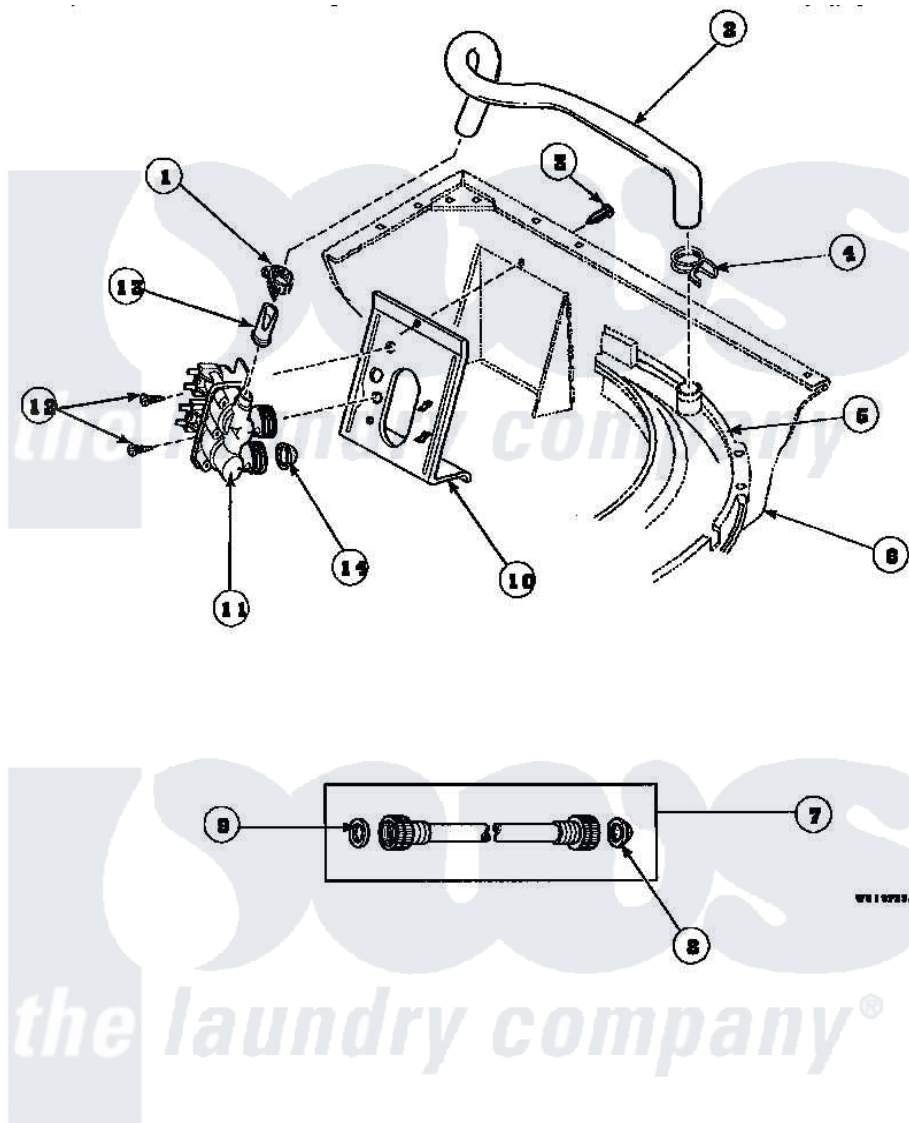

Amana LW4203L2 (BOM: PLW4203L2 A) 17 - INLET/FILL HOSE & MIXING VLV MTG BRKT

Amana Residential Amana LW4203L2 (BOM: PLW4203L2 A) Washer Parts Parts Diagram 17 - INLET/FILL HOSE & MIXING VLV MTG BRKT  
 Click on the part number to view part

Item	Original Part Number	Replaced By	Status	Part Description
1	36801	<a href="#">596669</a>		Clamp, Manifold
2	35874	<a href="#">38155</a>		Hose, Mix Valve To TU
3	33562	<a href="#">27001200</a>		Screw
4	<a href="#">29210</a>			Hose Clamp
5	<a href="#">36025P</a>			Assembly, Tub Coverand Gasket
6	34475P		Not Available	CABINET
7	20618	<a href="#">21001467</a>		Hose- 10'
"	20617		Not Available	HOSE, INLET (8 FT)
"	28330P	<a href="#">202860</a>		Inlet Hose Assembly
8	28605	<a href="#">22002960</a>		Strainer, Washer Inlet
9	20290	<a href="#">Y013783</a>		Washer, Inlet Hose
10	34972	<a href="#">39407</a>		Bracket, Valve
11	34963	<a href="#">34963P</a>		Valve Mixing Package
12	501086	<a href="#">00767</a>		Screw, 8A X 3/8 HeX Washer