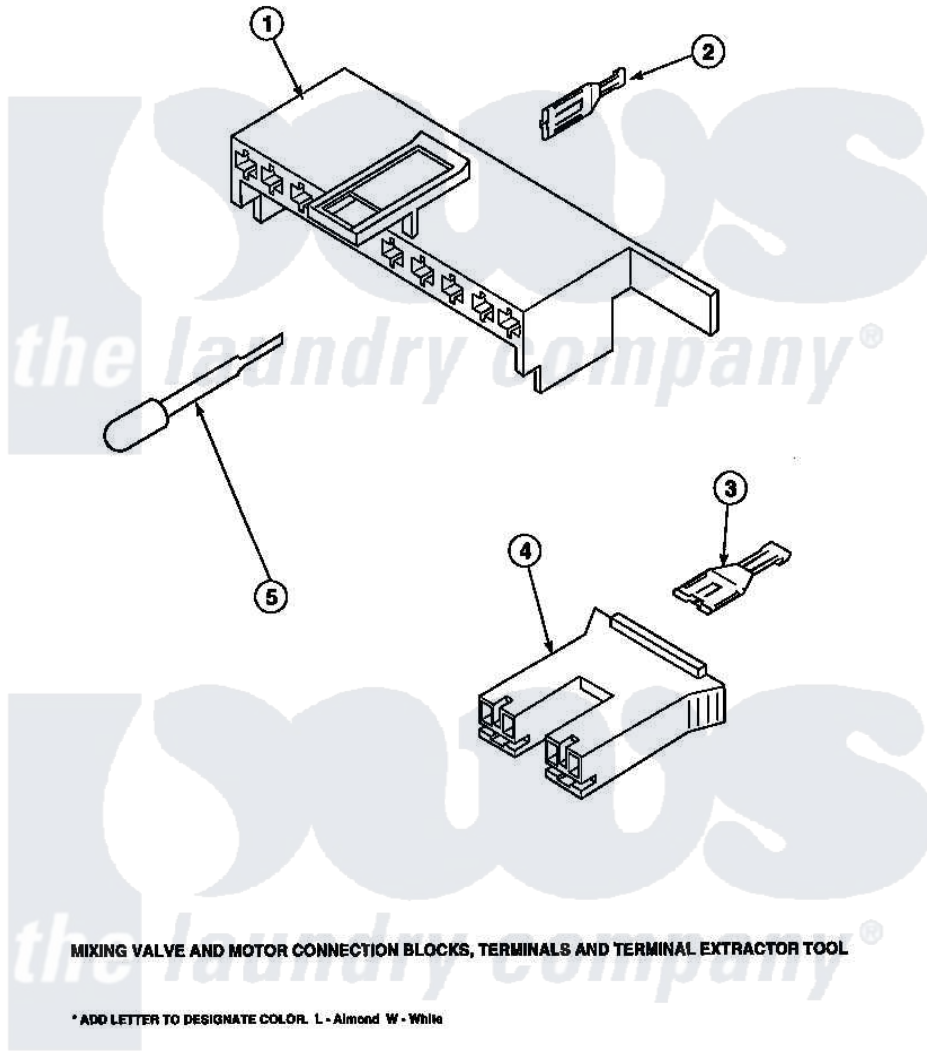

**Amana LW4203L2 (BOM: PLW4203L2 A) 19 - MIXING VALVE & MOTOR
CONN BLOCKS, TERM**

Amana Residential Amana LW4203L2 (BOM: PLW4203L2 A) Washer Parts Parts Diagram 19 - MIXING VALVE & MOTOR CONN BLOCKS, TERM
Click on the part number to view part

Item	Original Part Number	Replaced By	Status	Part Description
1	34677			10 Circuit Plug
2	Y00188			Molex Terminal
3	Y00121		Not Available	SPADE TERMINAL(12 GAUGE) (1/4 INCH-(2) 18 GAUGE WIRES O
4	34676			Plug
"	34675		Not Available	PLUG
5	283P4			Terminal Extractor Tool
NI	34349		Not Available	HOOD HARNESS -
"	35347			Assembly, Wiring Harness
"	36484			Harness Hood
"	35352			Assembly, Wiring Harness-Hood
"	35350			Assembly, Wiring Harness-Hood
"	36059			Assembly, Wiring Harness-Hood