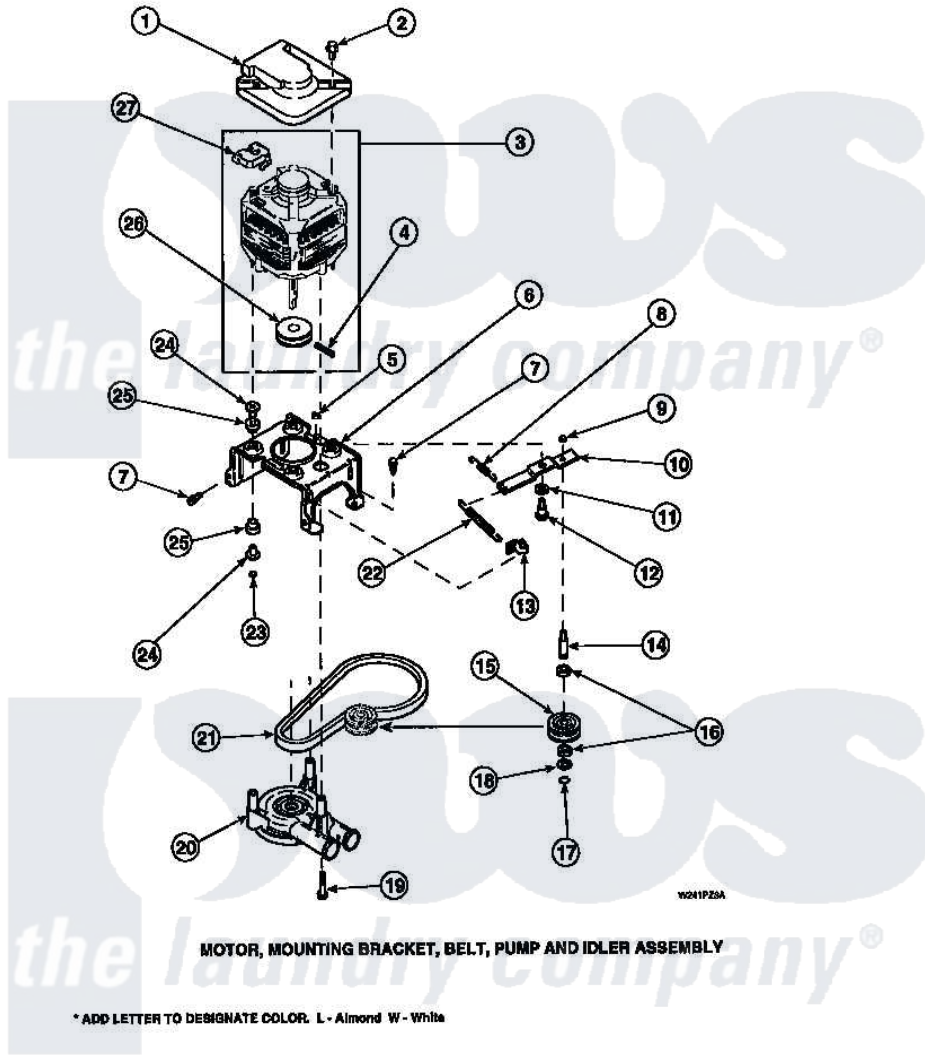

Amana LW4203L2 (BOM: PLW4203L2 A) 20 - MOTOR, MTG BRKT, BELT, PUMP & IDLER ASSY

Amana Residential Amana LW4203L2 (BOM: PLW4203L2 A) Washer Parts Parts Diagram 20 - MOTOR, MTG BRKT, BELT, PUMP & IDLER ASSY
 Click on the part number to view part

Item	Original Part Number	Replaced By	Status	Part Description
1	34754	40112301		Shield, Motor
2	36639	4312464		Screw
3	34910P	27001215		Motor W/Pulley
4	23750			Pin, Roll
5	52566	27001225		Nut, Jam Mid Lock 1/4-20
6	34890		Not Available	BRACKET, MOTOR MOUNT
"	37415P			Kit, Motor Brkt
"	37415	37415P		Kit, Motor Brkt
7	Y31645	27001200		Screw
8	30620		Not Available	SPRING, IDLER LEVER HEL
9	28803	2221070		Clamp, Nylon
10	31054	40041002		Lever, Idler
"	37443	40041002		Lever, Idler
11	81392	40054701		Washer
12	27229	40038901		Screw, 1/4-20

13	28849		Clip, Spring
14	28802		Shaft, Idler
15	28800	Not Available	WHEEL, IDLER
16	Y29443		Washer, Felt
17	23748		Ring, Retaining
18	52549		Washer, 501 ID X3/4 Odx
19	Y34565	40063701	Screw, 10-16 x 1.75
20	36863P	27001233	Pump
21	28808		Belt, Agitate And Spin
22	37366		Spring, Idler
"	37606		Spring, Idler Lever
23	35423	3400029	Nut, Adapter Plate
24	34791		Post, Mount-Motor
25	34788		Mount, Motor
26	27171	Not Available	PULLEY, MOTOR
27	35632	Not Available	SWITCH, MOTOR