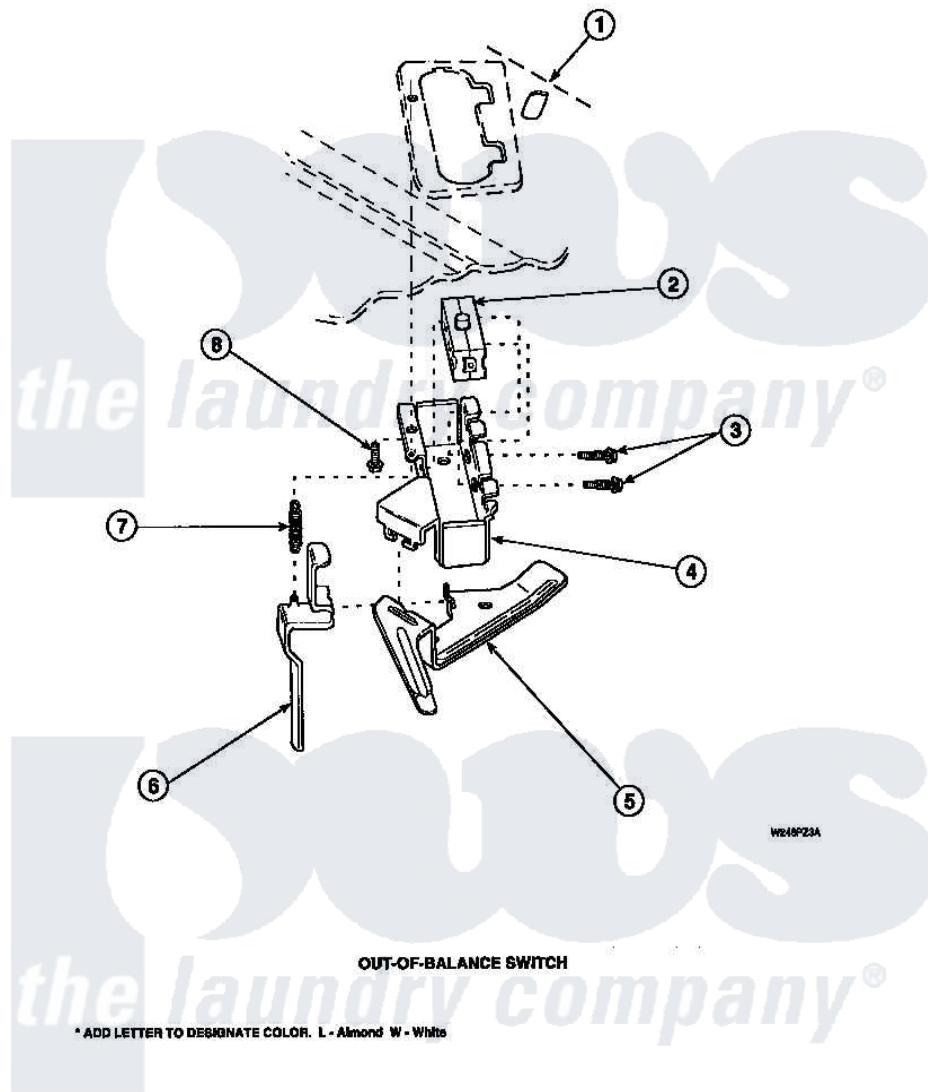

# Amana LW4203L2 (BOM: PLW4203L2 A) 22 - OUT-OF-BALANCE SWITCH

Amana Residential Amana LW4203L2 (BOM: PLW4203L2 A) Washer Parts Parts Diagram 22 - OUT-OF-BALANCE SWITCH

[Click on the part number to view part](#)

Item	Original Part Number	Replaced By	Status	Part Description
1	34902P		Not Available	TOP
2	33445	<a href="#">27001095</a>		Switch, Lid
3	<a href="#">36510</a>			Screw
4	<a href="#">36497P</a>			Kit, Switch Holder
5	<a href="#">33441</a>			Arm, Actuator
6	<a href="#">33442</a>			Lever, Unbalanced Load
7	<a href="#">33443</a>			Spring
8	23962	<a href="#">W10116760</a>		Screw