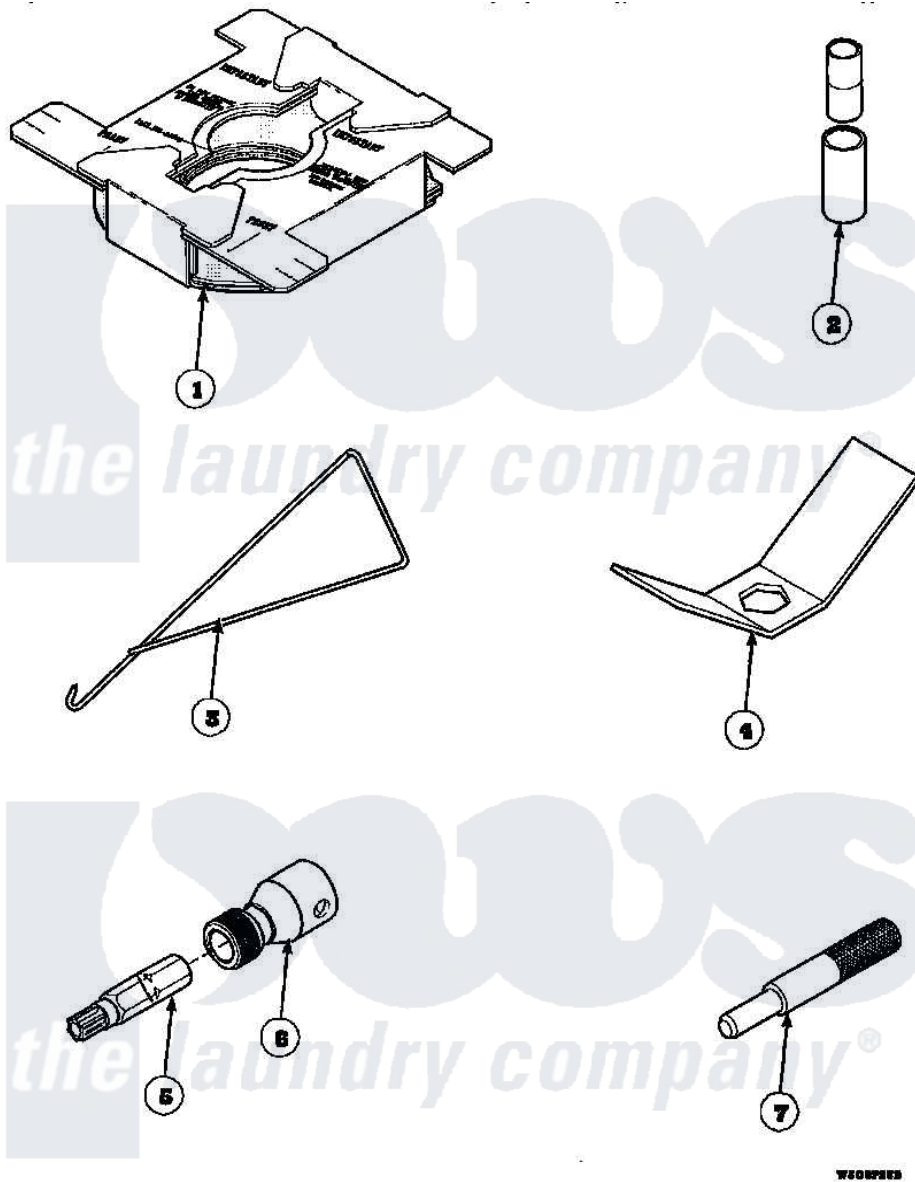

# Amana LW4203L2 (BOM: PLW4203L2 A) 24 - SPECIAL TOOLS

Amana Residential Amana LW4203L2 (BOM: PLW4203L2 A) Washer Parts Parts Diagram 24 - SPECIAL TOOLS  
 Click on the part number to view part

Item	Original Part Number	Replaced By	Status	Part Description
1	36926		Not Available	BRACE, SHIPPING
2	<a href="#">242P4</a>			Installer, Spring
3	289P4	<a href="#">321P4</a>		Hook, Spring
4	237P4	<a href="#">306P4</a>		Hex Wrench
5	<a href="#">282P4</a>			T25 Tamper Resistant Bit
6	<a href="#">24161</a>			Torx Bit Holder
7	305P4		Not Available	TOOL, TRANSMISSION PI
NI	555P3	<a href="#">725P3</a>		Kit