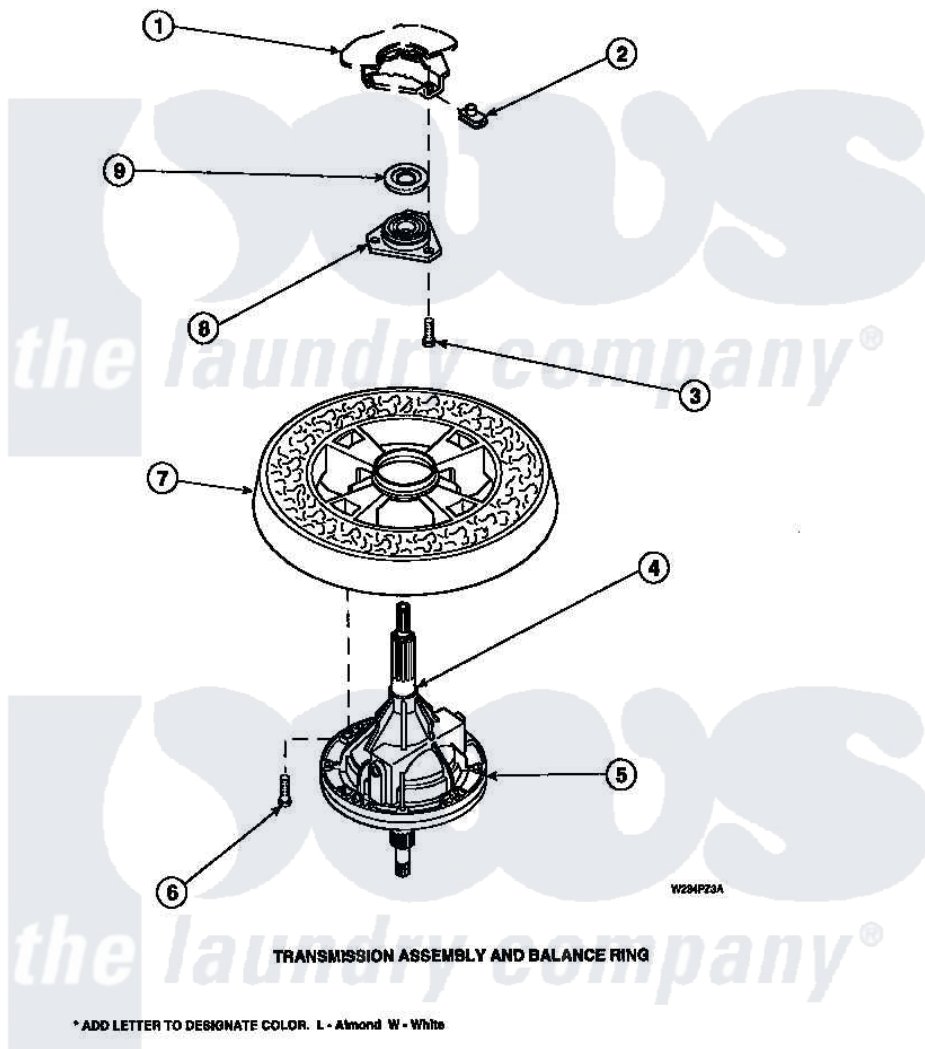

Amana LW4203L2 (BOM: PLW4203L2 A) 27 - TRANSMISSION ASSY AND BALANCE RING

Amana Residential Amana LW4203L2 (BOM: PLW4203L2 A) Washer Parts Parts Diagram 27 - TRANSMISSION ASSY AND BALANCE RING

Click on the part number to view part

Item	Original Part Number	Replaced By	Status	Part Description
1	34438P			Assembly, Outer Tub
2	27222			Nut, Retainer 5/16-18
3	36991	3400500		Bolt, 3405245 5/16-18 X 3/4
4	27604P			Never-Seeze 1 Oz Tube
5	34526P			Assembly, Transmission
6	37047		Not Available	SCREW, CAP
7	34731		Not Available	ASSY,BALANCE RING-COMPL
8	27182	40004201P		Main Bearing Assembly
9	27187			Flinger