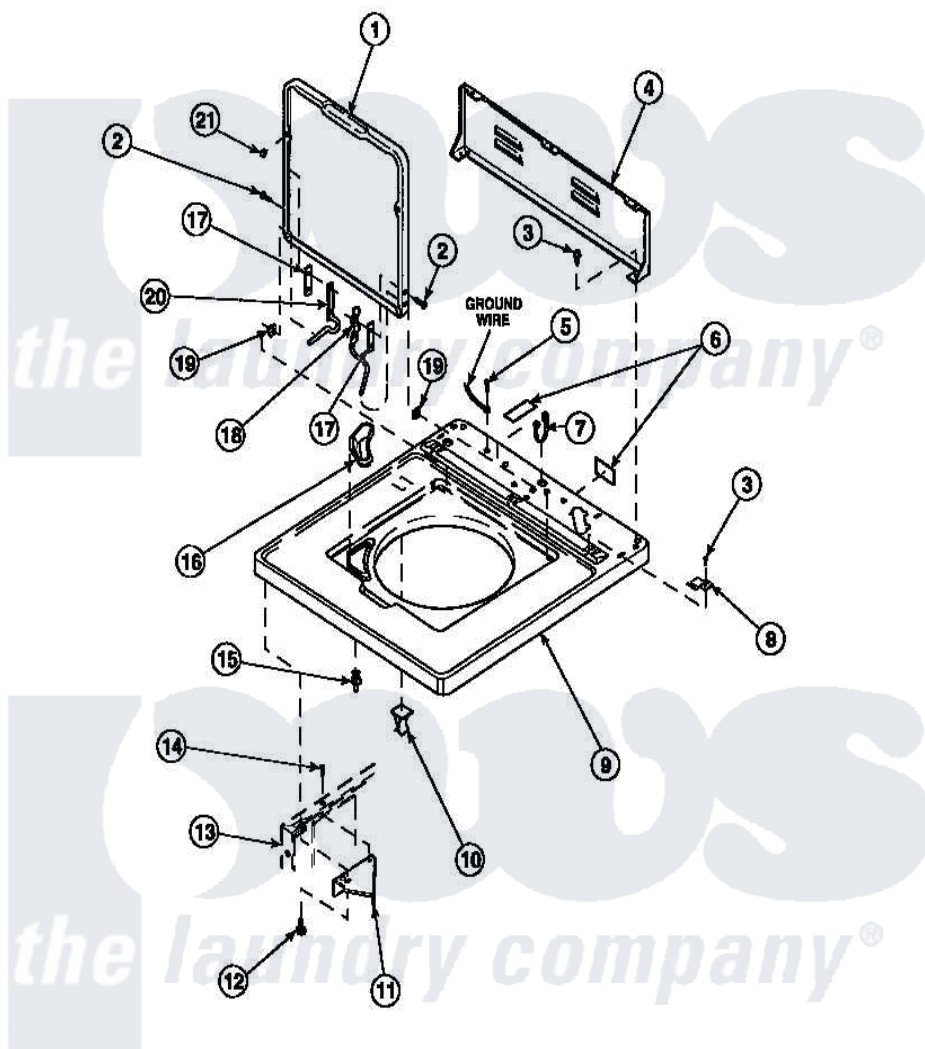

Amana LW4203L2 (BOM: PLW4203L2 B) 06 - CAB TOP/LOADING DR & CTRL HOOD REAR PAN

Amana Residential Amana LW4203L2 (BOM: PLW4203L2 B) Washer Parts Parts Diagram 06 - CAB TOP/LOADING DR & CTRL HOOD REAR PAN

[Click on the part number to view part](#)

Item	Original Part Number	Replaced By	Status	Part Description
1	33541P		Not Available	LID
2	34337	W10119828		Screw, Lid Hinge Mounting
3	23962	W10116760		Screw
4	34903		Not Available	PANEL, BACK HOOD (USE 37782)
5	52909			Screw, 10B-16 X 1/2 HeX
6	24903		Not Available	STICKER,DISCONNECT POW
7	21903	211881		Grommet, Cord Part Not Used-Gas Models Only
8	35887	40063901		Clip, Hold Down
9	34902P		Not Available	TOP
10	36519		Not Available	CLIP
11	36034			Bracket, Director-Module
12	Y31644	27001200		Screw
13	34475P		Not Available	CABINET

14	36035	Not Available	SCREW,8-18X3/8 PHIL FLT HD
15	56534		Barrel, Support
16	34776	Not Available	DISPENSER,BLEACH
17	34338		Gasket, Hinge
18	36437		Hinge, Lid R
19	33446	4008201	Bushing, Hinge
20	36513		Hinge, Left
21	21685	40038001	Bumper