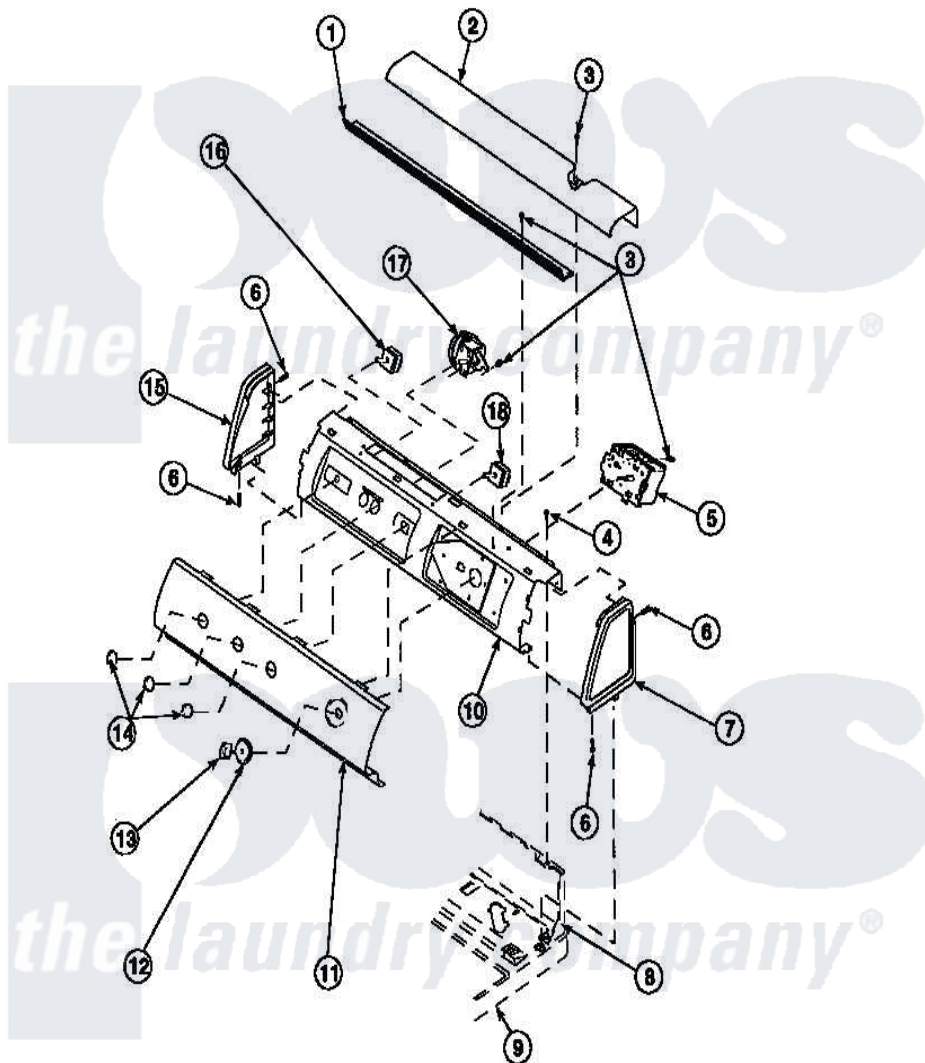

Amana LW4203L2 (BOM: PLW4203L2 B) 11 - GRAPHIC PANEL, CTRL MTG PLATE AND CTRLS

Amana Residential Amana LW4203L2 (BOM: PLW4203L2 B) Washer Parts Parts Diagram 11 - GRAPHIC PANEL, CTRL
MTG PLATE AND CTRLS

[Click on the part number to view part](#)

Item	Original Part Number	Replaced By	Status	Part Description
1	Y34826		Not Available	DIFFUSER,LAMP-CLEAR
2	34824		Not Available	TOP COVER
3	23962	W10116760		Screw
4	34904	489355		Screw, 8 X 1/2
6	501086	90767		Screw, 8A X 3/8 HeX Washer Head Tapping
7	34817		Not Available	END CAP(RIGHT)
8	34903		Not Available	PANEL, BACK HOOD (USE 37782)
9	34902P		Not Available	TOP
10	34821		Not Available	CONTROL MOUNTING PLATE
12	36700		Not Available	TIMER KNOB SKIRT
13	35333		Not Available	TIMER KNOB
14	36701		Not Available	KNOB, TEMP
15	34818		Not Available	END CAP(LEFT)