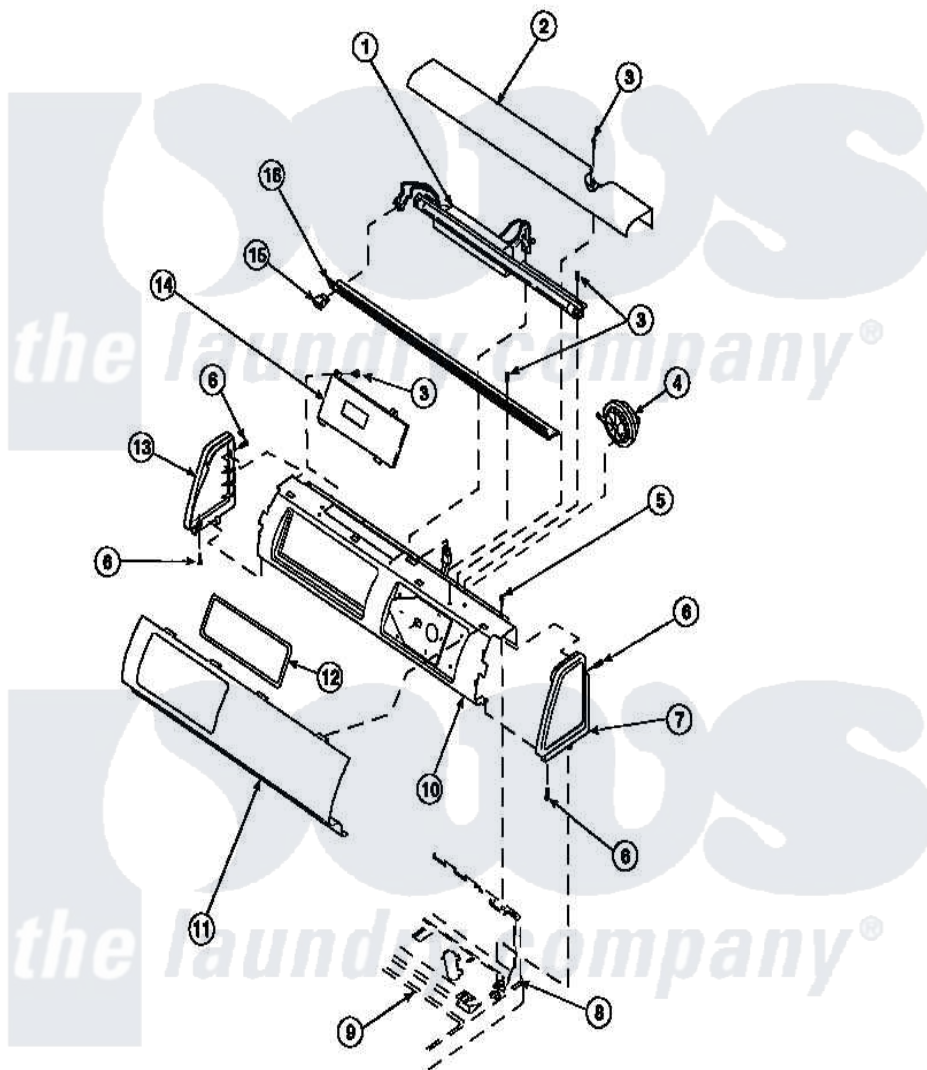

**Amana LW4203L2 (BOM: PLW4203L2 B) 12 - GRAPHIC PANEL, CTRL
MTG PLATE AND CTRLS**

Amana Residential Amana LW4203L2 (BOM: PLW4203L2 B) Washer Parts Parts Diagram 12 - GRAPHIC PANEL, CTRL
MTG PLATE AND CTRLS
Click on the part number to view part

Item	Original Part Number	Replaced By	Status	Part Description
2	34824		Not Available	TOP COVER
3	23962	W10116760		Screw
5	34904	489355		Screw, 8 X 1/2
6	501086	90767		Screw, 8A X 3/8 HeX Washer Head Tapping
7	34817		Not Available	END CAP(RIGHT)
8	34903		Not Available	PANEL, BACK HOOD (USE 37782)
9	34902P		Not Available	TOP
13	34818		Not Available	END CAP(LEFT)