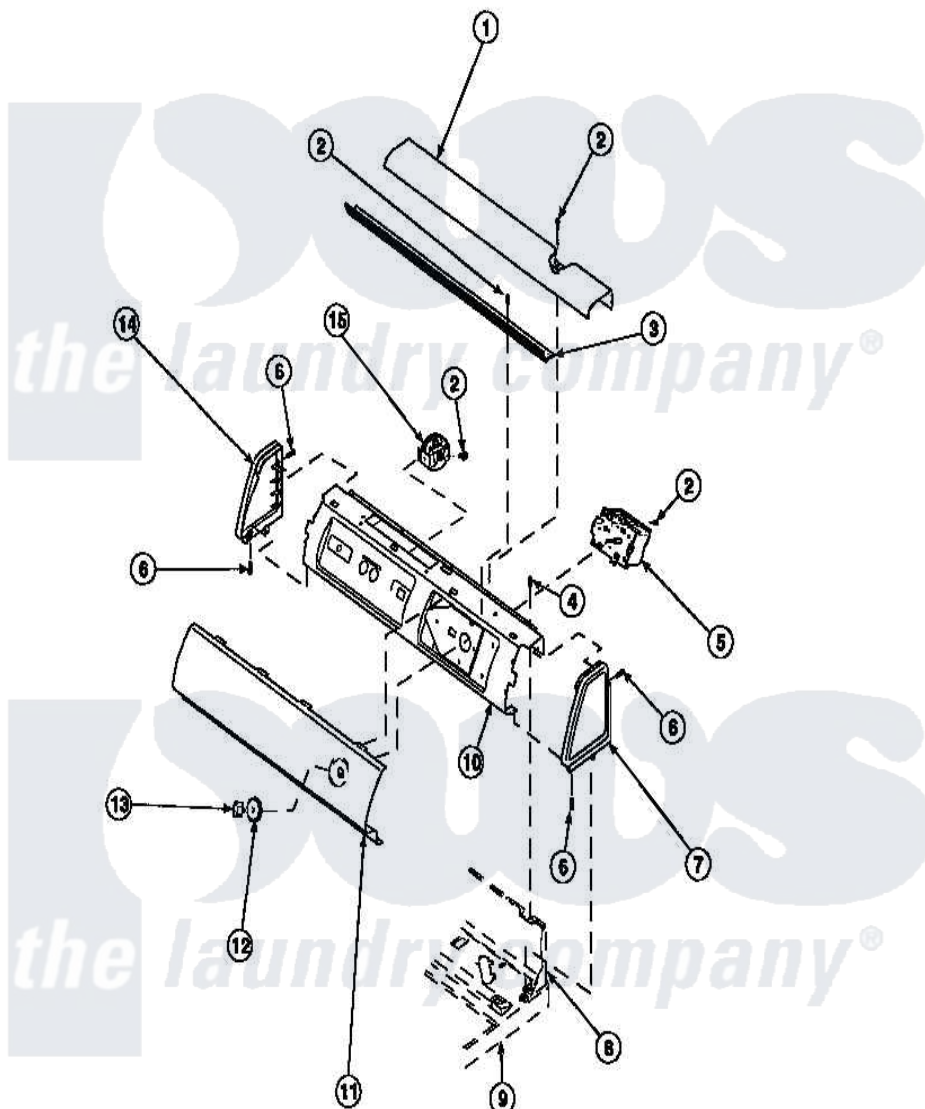

Amana LW4203L2 (BOM: PLW4203L2 B) 13 - GRAPHIC PANEL, CTRL
MTG PLATE AND CTRLS

Amana Residential Amana LW4203L2 (BOM: PLW4203L2 B) Washer Parts Parts Diagram 13 - GRAPHIC PANEL, CTRL
MTG PLATE AND CTRLS
Click on the part number to view part

Item	Original Part Number	Replaced By	Status	Part Description
2	23962	W10116760		Screw
3	Y34826		Not Available	DIFFUSER,LAMP-CLEAR
4	34904	489355		Screw, 8 X 1/2
6	501086	90767		Screw, 8A X 3/8 HeX Washer Head Tapping
7	34817		Not Available	END CAP(RIGHT)
8	34903		Not Available	PANEL, BACK HOOD (USE 37782)
9	34902P		Not Available	TOP
10	34821		Not Available	CONTROL MOUNTING PLATE
12	33817		Not Available	ASSY,TIMER SKIRT-BLACK
13	33897			Knob, Timer-Washer-Blac
14	34818		Not Available	END CAP(LEFT)