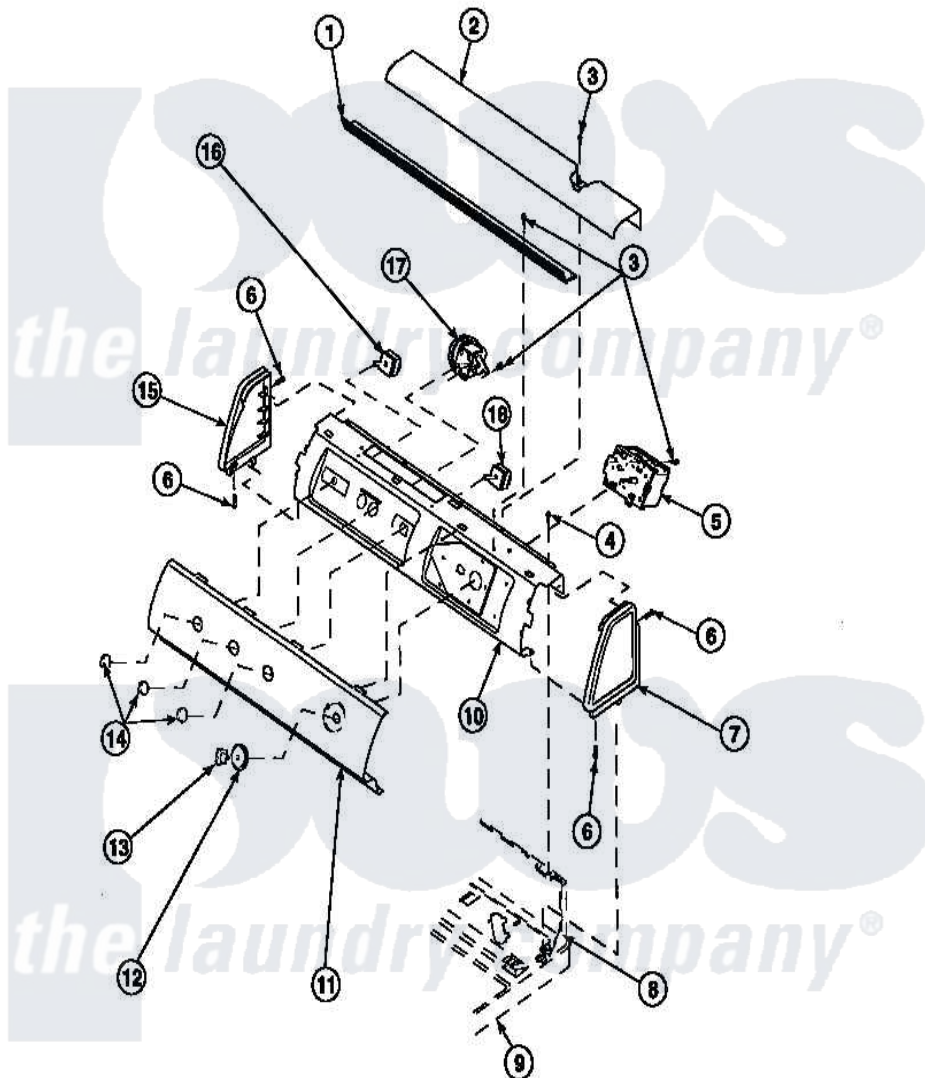

**Amana LW4203L2 (BOM: PLW4203L2 B) 15 - GRAPHIC PANEL, CTRL
MTG PLATE AND CTRLS**

Amana Residential Amana LW4203L2 (BOM: PLW4203L2 B) Washer Parts Parts Diagram 15 - GRAPHIC PANEL, CTRL
MTG PLATE AND CTRLS
Click on the part number to view part

Item	Original Part Number	Replaced By	Status	Part Description
1	Y34826		Not Available	DIFFUSER,LAMP-CLEAR
3	23962	W10116760		Screw
4	34904	489355		Screw, 8 X 1/2
6	501086	90767		Screw, 8A X 3/8 HeX Washer Head Tapping
8	34903		Not Available	PANEL, BACK HOOD (USE 37782)
9	34902P		Not Available	TOP
10	34821		Not Available	CONTROL MOUNTING PLATE
17	36045	40055101		Switch, Pressure