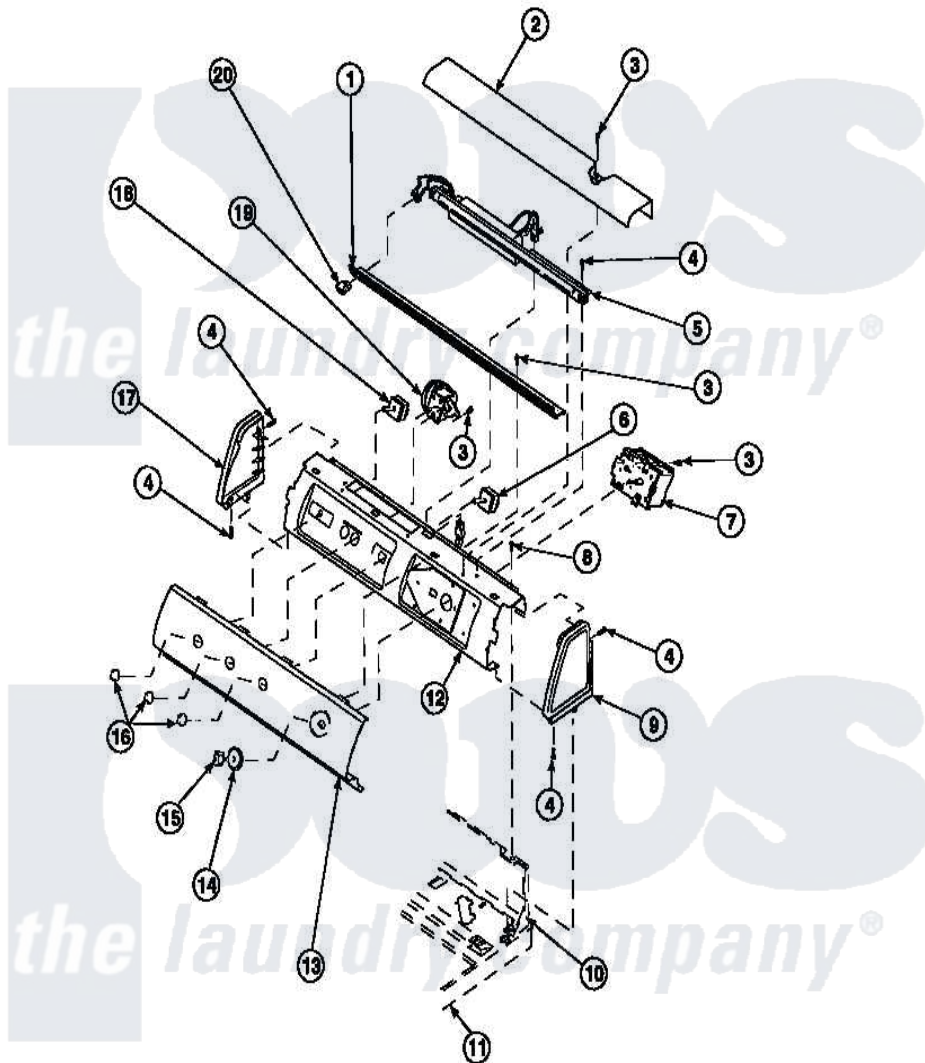

Amana LW4203L2 (BOM: PLW4203L2 B) 16 - GRAPHIC PANEL, CTRL MTG PLATE AND CTRLS

Amana Residential Amana LW4203L2 (BOM: PLW4203L2 B) Washer Parts Parts Diagram 16 - GRAPHIC PANEL, CTRL
MTG PLATE AND CTRLS
Click on the part number to view part

Item	Original Part Number	Replaced By	Status	Part Description
2	34824		Not Available	TOP COVER
3	23962	W10116760		Screw
4	501086	90767		Screw, 8A X 3/8 HeX Washer Head Tapping
8	34904	489355		Screw, 8 X 1/2
9	34817		Not Available	END CAP(RIGHT)
10	34903		Not Available	PANEL, BACK HOOD (USE 37782)
11	34902P		Not Available	TOP
12	34821		Not Available	CONTROL MOUNTING PLATE
14	36700		Not Available	TIMER KNOB SKIRT
15	35333		Not Available	TIMER KNOB
16	36701		Not Available	KNOB, TEMP
17	34818		Not Available	END CAP(LEFT)
19	36045	40055101		Switch, Pressure