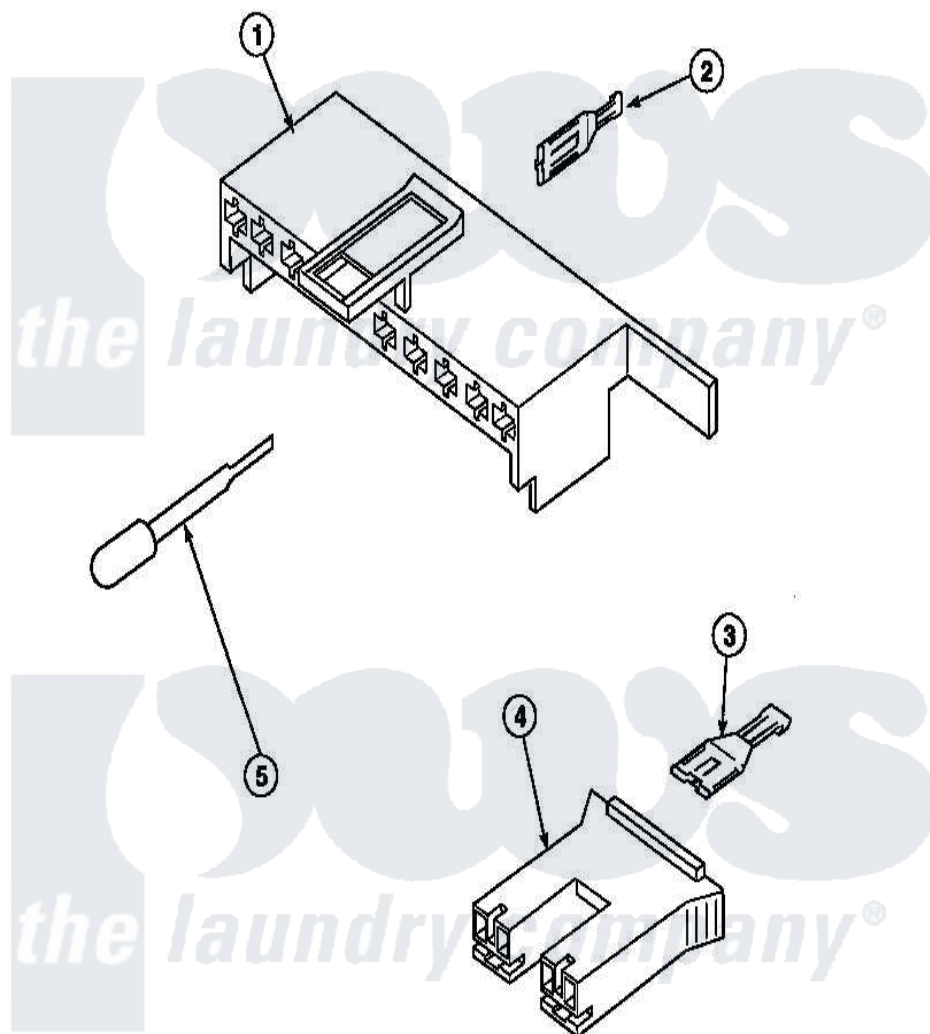

# Amana LW4203L2 (BOM: PLW4203L2 B) 19 - MIXING VALVE & MOTOR CONN BLOCKS, TERM

Amana Residential Amana LW4203L2 (BOM: PLW4203L2 B) Washer Parts Parts Diagram 19 - MIXING VALVE & MOTOR CONN BLOCKS, TERM  
Click on the part number to view part

Item	Original Part Number	Replaced By	Status	Part Description
1	<a href="#">34677</a>			10 Circuit Plug
2	<a href="#">Y00188</a>			Molex Terminal
3	Y00121		Not Available	SPADE TERMINAL(12 GAUGE) (1/4 INCH-(2) 18 GAUGE WIRES O
4	<a href="#">34676</a>			Plug
"	34675		Not Available	PLUG
5	<a href="#">283P4</a>			Terminal Extractor Tool