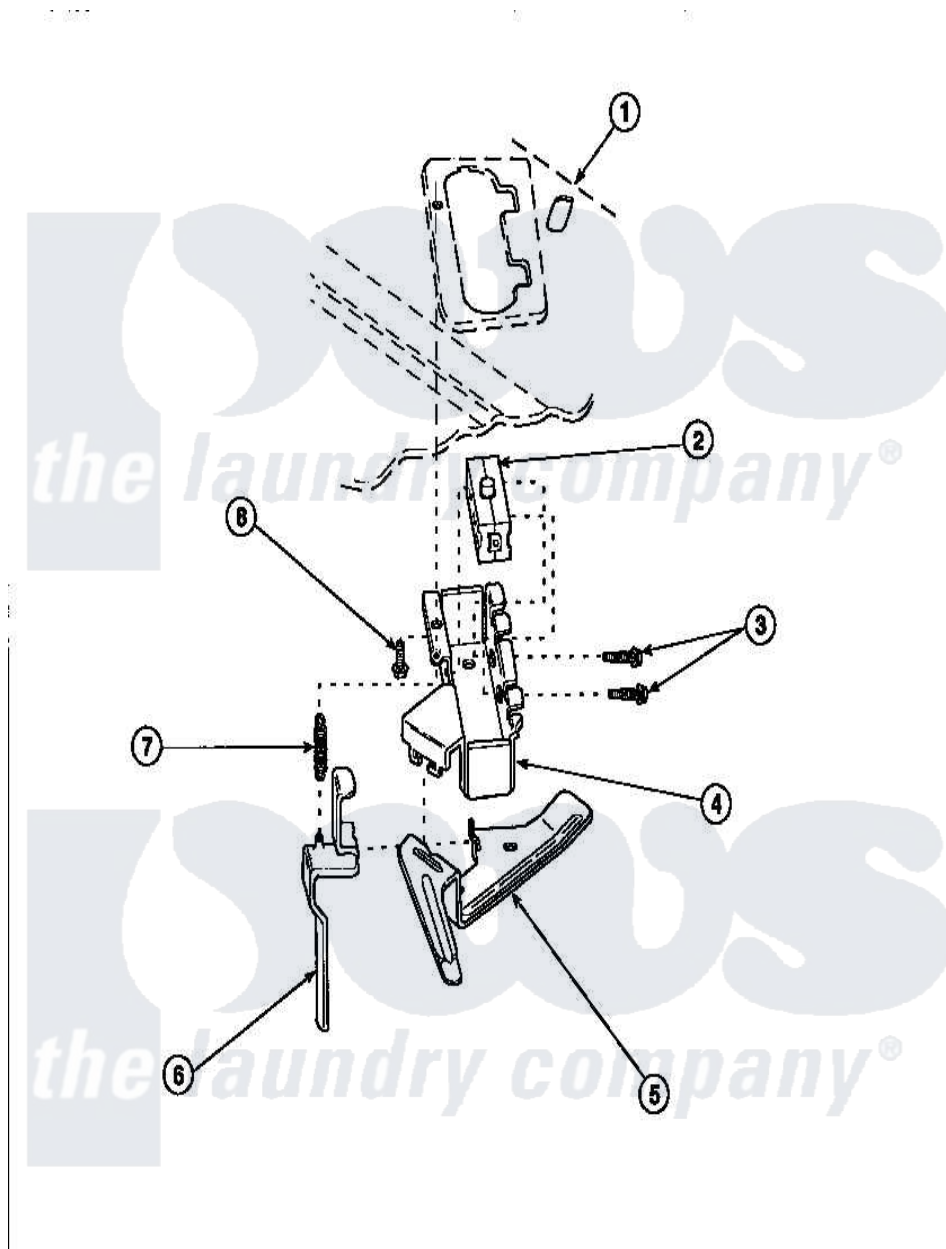

# Amana LW4203L2 (BOM: PLW4203L2 B) 22 - OUT-OF-BALANCE SWITCH

Amana Residential Amana LW4203L2 (BOM: PLW4203L2 B) Washer Parts Parts Diagram 22 - OUT-OF-BALANCE SWITCH

[Click on the part number to view part](#)

Item	Original Part Number	Replaced By	Status	Part Description
1	34902P		Not Available	TOP
2	33445	<a href="#">27001095</a>		Switch, Lid
3	<a href="#">36510</a>			Screw
4	<a href="#">36497P</a>			Kit, Switch Holder
5	<a href="#">33441</a>			Arm, Actuator
6	<a href="#">33442</a>			Lever, Unbalanced Load
7	<a href="#">33443</a>			Spring
8	23962	<a href="#">W10116760</a>		Screw