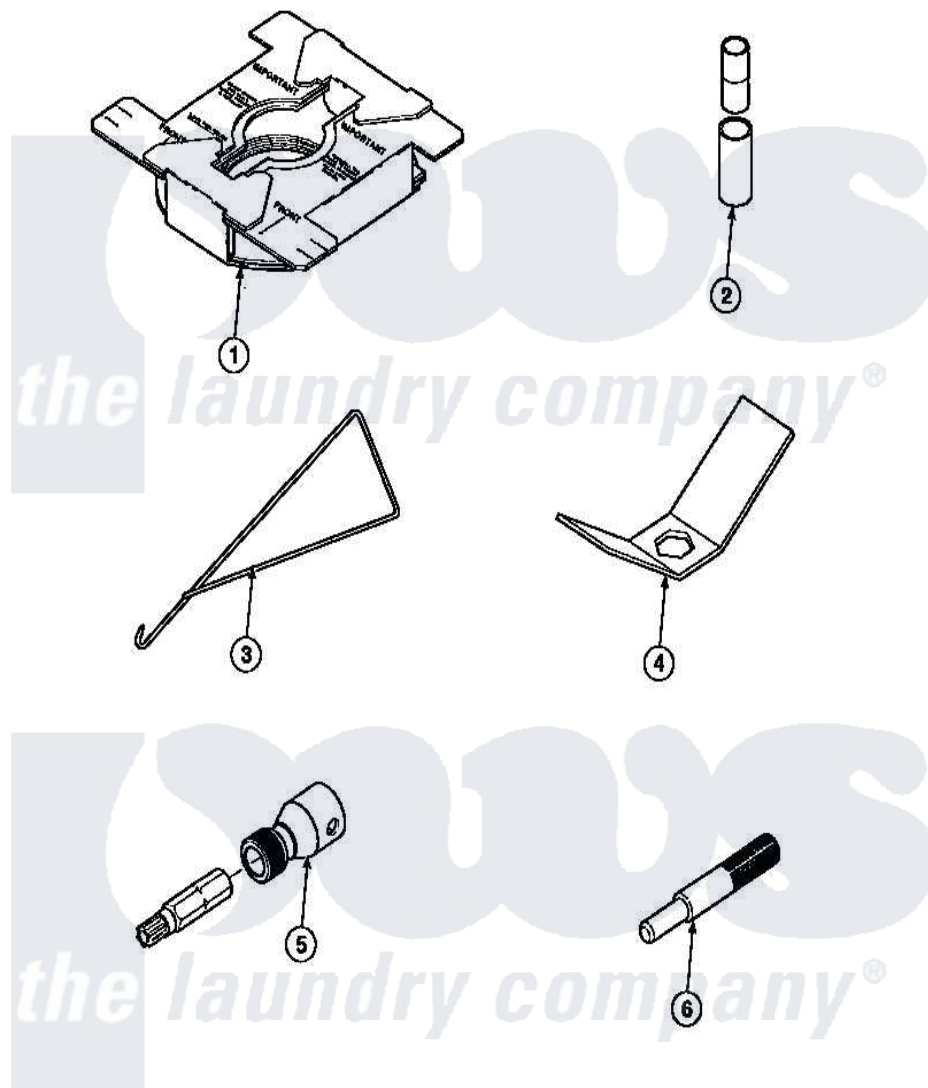

Amana LW4203L2 (BOM: PLW4203L2 B) 24 - SPECIAL TOOLS

Amana Residential Amana LW4203L2 (BOM: PLW4203L2 B) Washer Parts Parts Diagram 24 - SPECIAL TOOLS
 Click on the part number to view part

Item	Original Part Number	Replaced By	Status	Part Description
1	36926		Not Available	BRACE, SHIPPING
2	242P4			Installer, Spring
3	289P4	321P4		Hook, Spring
4	237P4	306P4		Hex Wrench
5	282P4			T25 Tamper Resistant Bit
"	24161			Torx Bit Holder
6	305P4		Not Available	TOOL, TRANSMISSION PI
NI	555P3	725P3		Kit