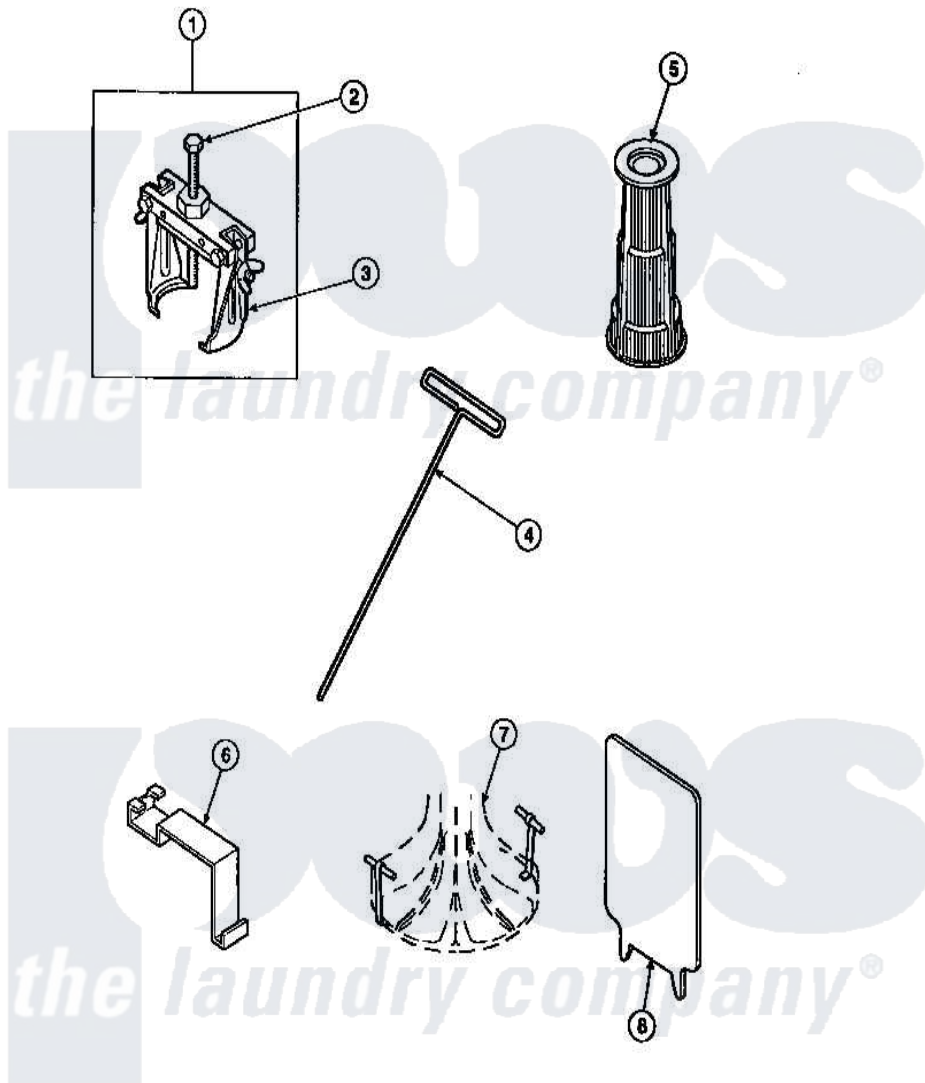

# Amana LW4203L2 (BOM: PLW4203L2 B) 25 - SPECIAL TOOLS

Amana Residential Amana LW4203L2 (BOM: PLW4203L2 B) Washer Parts Parts Diagram 25 - SPECIAL TOOLS

[Click on the part number to view part](#)

Item	Original Part Number	Replaced By	Status	Part Description
1	<a href="#">294P4</a>			Bell Tool
2	<a href="#">294P4B</a>			Drive Bell Bolt
3	<a href="#">294P4A</a>			Jaw, Drive Bell Tool
4	291P4		Not Available	WRENCH, T - ALLEN
5	<a href="#">293P4</a>			Seal Tool
6	<a href="#">273P4</a>			Tub Cover Gasket Tool
7	<a href="#">254P4P</a>			Agitator Hooks
8	<a href="#">272P4</a>			Tool, Lid Switch Instal
NI	555P3	<a href="#">725P3</a>		Kit