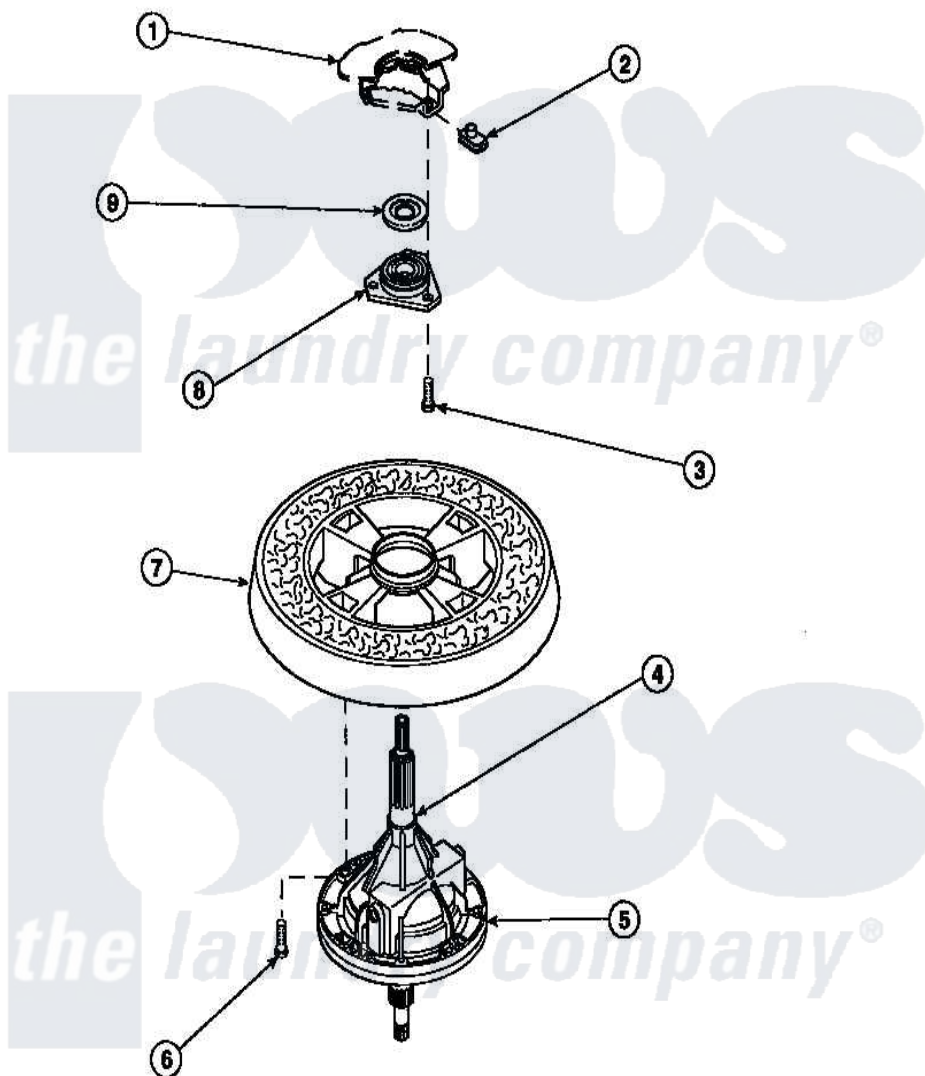

# Amana LW4203L2 (BOM: PLW4203L2 B) 27 - TRANSMISSION ASSY AND BALANCE RING

Amana Residential Amana LW4203L2 (BOM: PLW4203L2 B) Washer Parts Parts Diagram 27 - TRANSMISSION ASSY AND BALANCE RING

Click on the part number to view part

Item	Original Part Number	Replaced By	Status	Part Description
1	<a href="#">34438P</a>			Assembly, Outer Tub
2	<a href="#">27222</a>			Nut, Retainer 5/16-18
3	36991	<a href="#">3400500</a>		Bolt, 3405245 5/16-18 X 3/4
4	<a href="#">27604P</a>			Never-Seeze 1 Oz Tube
5	<a href="#">34526P</a>			Assembly, Transmission
6	37047		Not Available	SCREW, CAP
7	34731		Not Available	ASSY,BALANCE RING-COMPL
8	27182	<a href="#">40004201P</a>		Main Bearing Assembly
9	<a href="#">27187</a>			Flinger