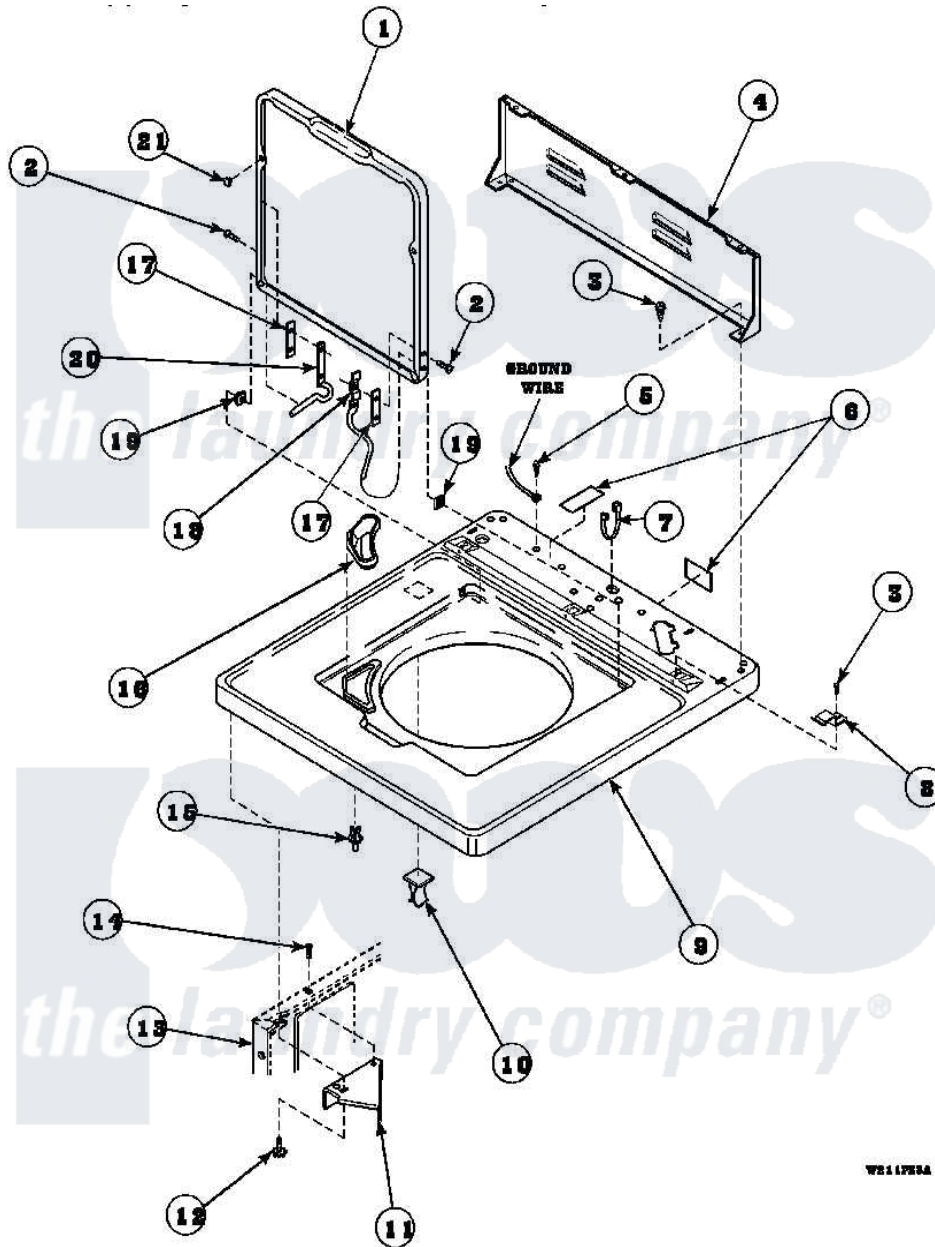

Amana LW4203L2 (BOM: PLW4203L2A) 06 - CAB TOP/LOADING DR & CTRL HOOD REAR PAN

WB11793A

Amana Residential Amana LW4203L2 (BOM: PLW4203L2A) Washer Parts Parts Diagram 06 - CAB TOP/LOADING DR & CTRL HOOD REAR PAN

[Click on the part number to view part](#)

Item	Original Part Number	Replaced By	Status	Part Description
1	33541_P		Not Available	LOADING DOOR
2	34337	W10119828		Screw, Lid Hinge Mounting
3	23962	W10116760		Screw
4	34903		Not Available	PANEL, BACK HOOD (USE 37782)
5	52909			Screw, 10B-16 X 1/2 HeX
6	24903		Not Available	STICKER,DISCONNECT POW
7	21903	211881		Grommet, Cord Part Not Used-Gas Models Only
8	35887	40063901		Clip, Hold Down
9	34902_P		Not Available	CABINET TOP
10	36519		Not Available	CLIP
11	36034			Bracket, Director-Module
12	Y31644	27001200		Screw
13	34475_P		Not Available	CABINET

14	36035	Not Available	SCREW,8-18X3/8 PHIL FLT HD
15	56534		Barrel, Support
16	34776	Not Available	DISPENSER,BLEACH
17	34338		Gasket, Hinge
18	36437		Hinge, Lid R
19	33446	40008201	Bushing, Hinge
20	36513		Hinge, Left
21	21685	40038001	Bumper
NI	26594P		Grease, Silicone - 2 Oz Tube