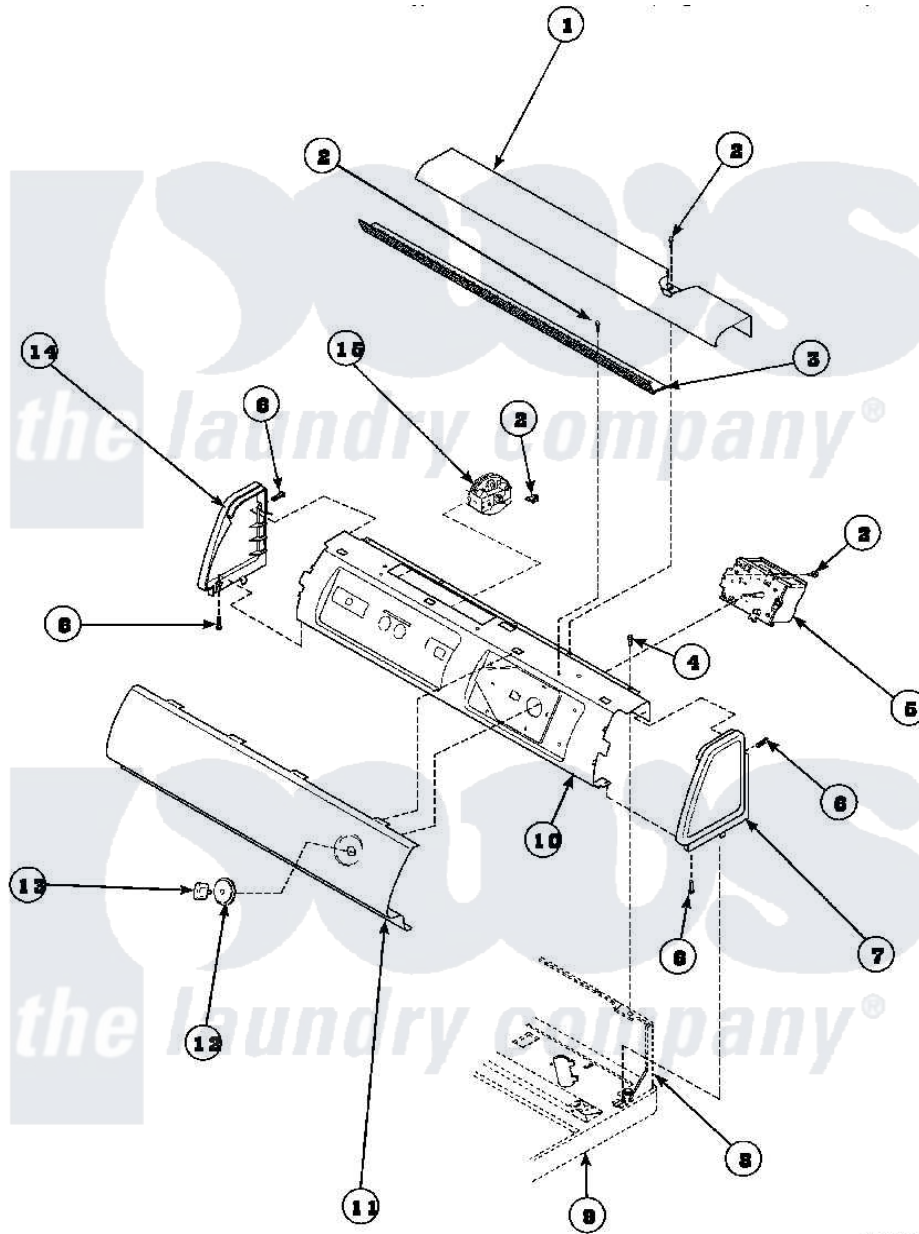

Amana LW4203L2 (BOM: PLW4203L2A) 10 - GRAPHIC PANEL, CTRL MTG PLATE AND CTRLS

WF4203L2

Amana Residential Amana LW4203L2 (BOM: PLW4203L2A) Washer Parts Parts Diagram 10 - GRAPHIC PANEL, CTRL MTG PLATE AND CTRLS  
 Click on the part number to view part

Item	Original Part Number	Replaced By	Status	Part Description
0	34815		Not Available	PANEL, END R.H. (BLK)