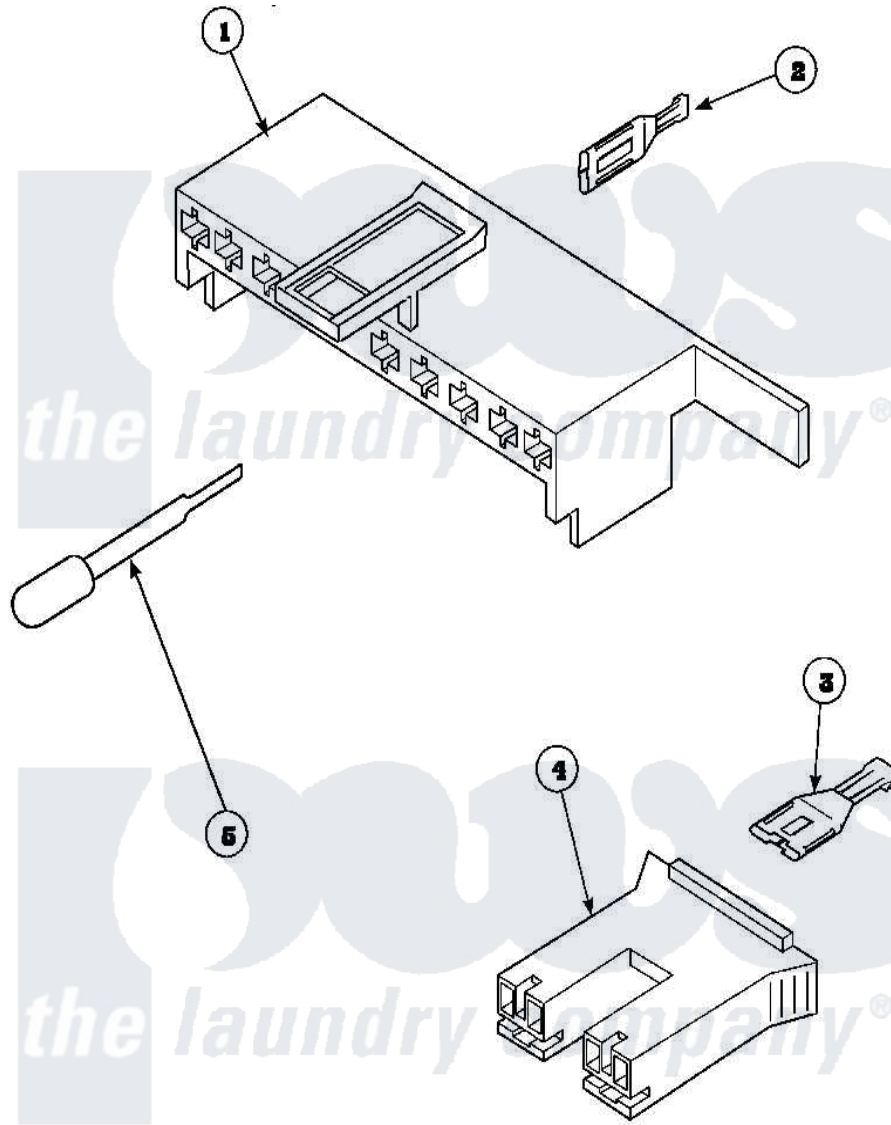

**Amana LW4203L2 (BOM: PLW4203L2A) 12 - MIXING VLV, CONN
BLOCKS, TERM, EXTRACTOR**

W1242824

Amana Residential Amana LW4203L2 (BOM: PLW4203L2A) Washer Parts Parts Diagram 12 - MIXING VLV, CONN
BLOCKS, TERM, EXTRACTOR
Click on the part number to view part

Item	Original Part Number	Replaced By	Status	Part Description
1	34677			10 Circuit Plug
2	Y00188			Molex Terminal
3	Y00121		Not Available	SPADE TERMINAL(12 GAUGE) (1/4 INCH-(2) 18 GAUGE WIRES O
4	34676			Plug
"	34675		Not Available	PLUG
5	283P4			Terminal Extractor Tool
NI	35349			Assembly, Wiring Harness-Hood
"	36278			Harness, Wire