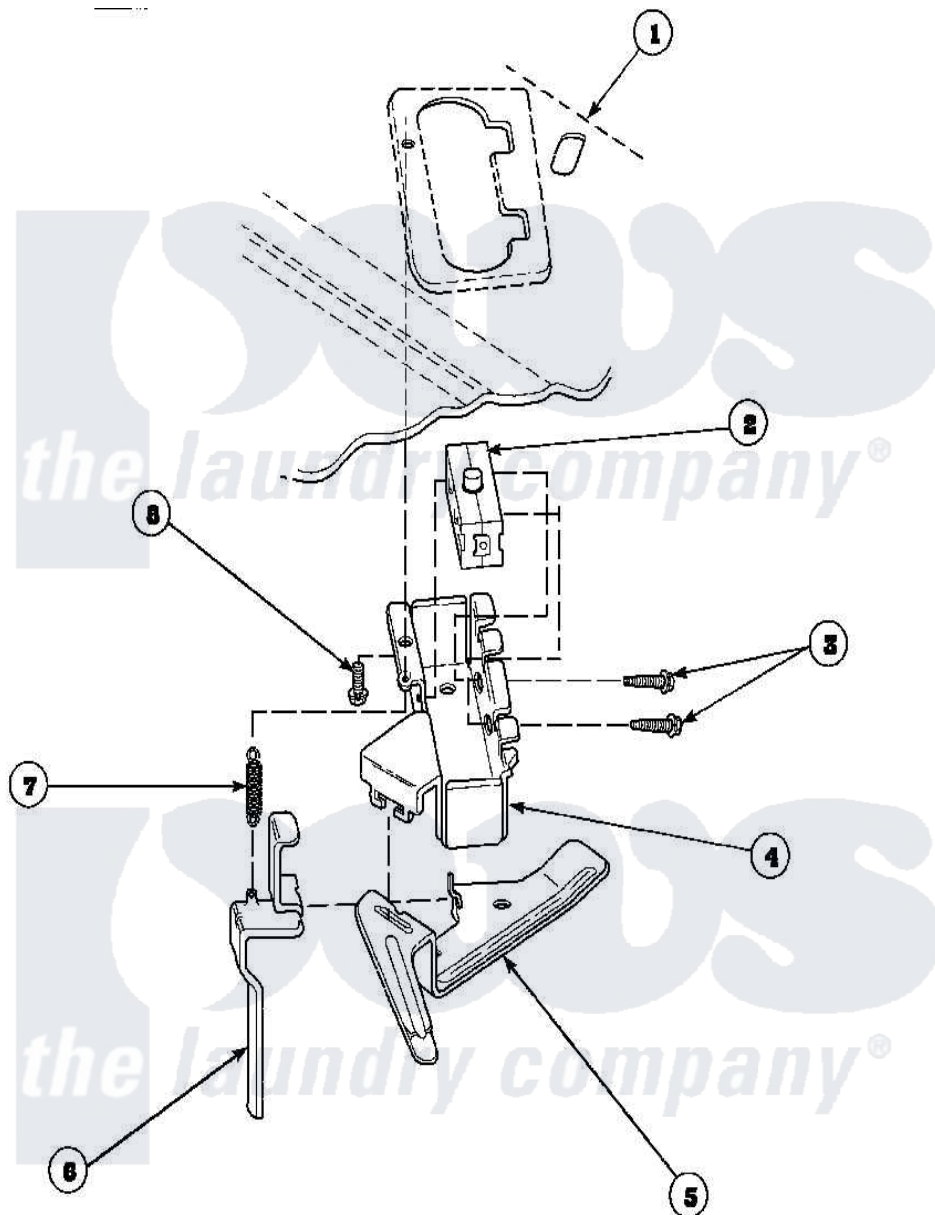

Amana LW4203L2 (BOM: PLW4203L2A) 15 - OUT-OF-BALANCE SWITCH

Amana Residential Amana LW4203L2 (BOM: PLW4203L2A) Washer Parts Parts Diagram 15 - OUT-OF-BALANCE SWITCH

W240223A

[Click on the part number to view part](#)

Item	Original Part Number	Replaced By	Status	Part Description
1	34902_P		Not Available	CABINET TOP
2	33445	27001095		Switch, Lid
3	36510			Screw
4	36497P			Kit, Switch Holder
5	33441			Arm, Actuator
6	33442			Lever, Unbalanced Load
7	33443			Spring
8	23962	W10116760		Screw