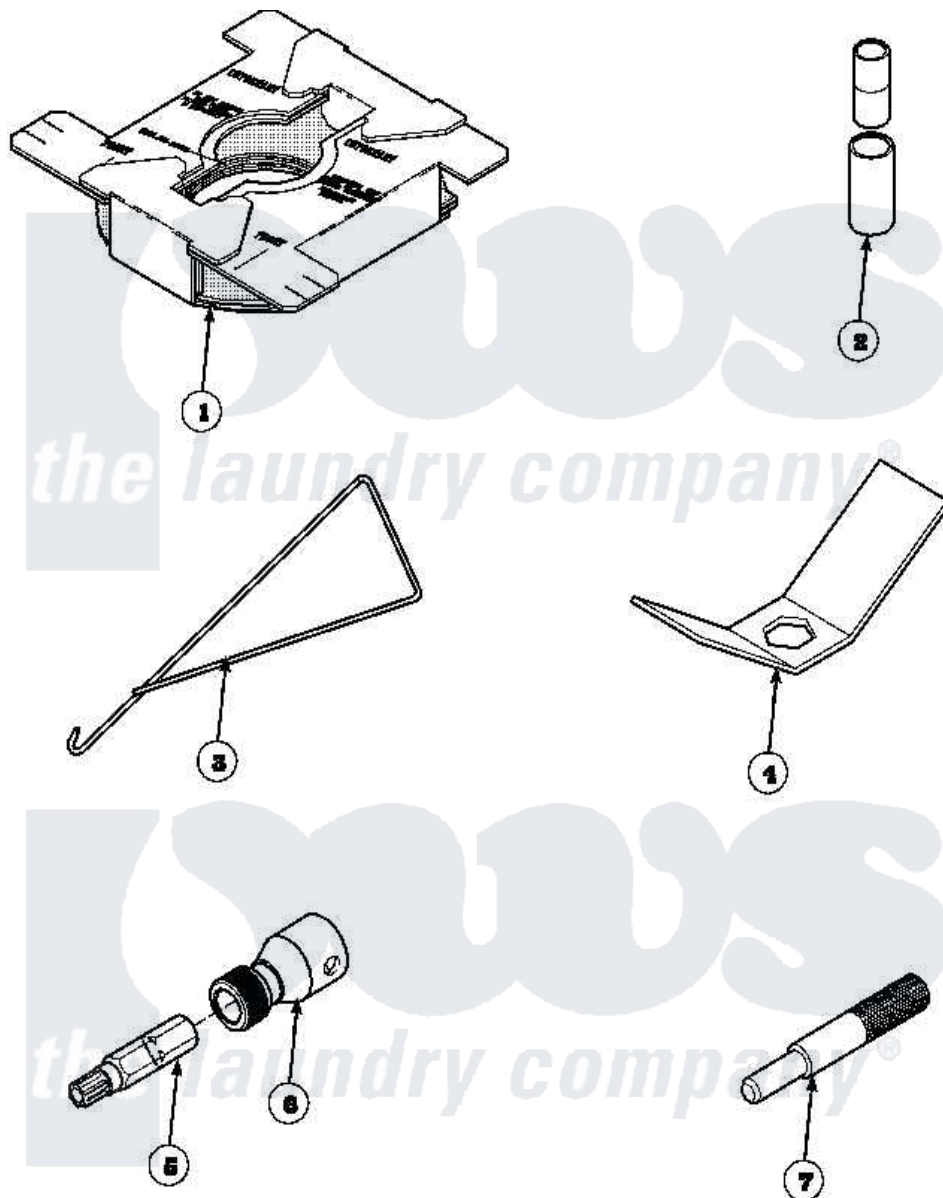

Amana LW4203L2 (BOM: PLW4203L2A) 17 - SPECIAL TOOLS

Amana Residential Amana LW4203L2 (BOM: PLW4203L2A) Washer Parts Parts Diagram 17 - SPECIAL TOOLS
 Click on the part number to view part

Item	Original Part Number	Replaced By	Status	Part Description
1	36926		Not Available	BRACE, SHIPPING
2	242P4			Installer, Spring
3	289P4	321P4		Hook, Spring
4	237P4	306P4		Hex Wrench
5	282P4			T25 Tamper Resistant Bit
6	24161			Torx Bit Holder
7	305P4		Not Available	TOOL, TRANSMISSION PI
NI	555P3	725P3		Kit