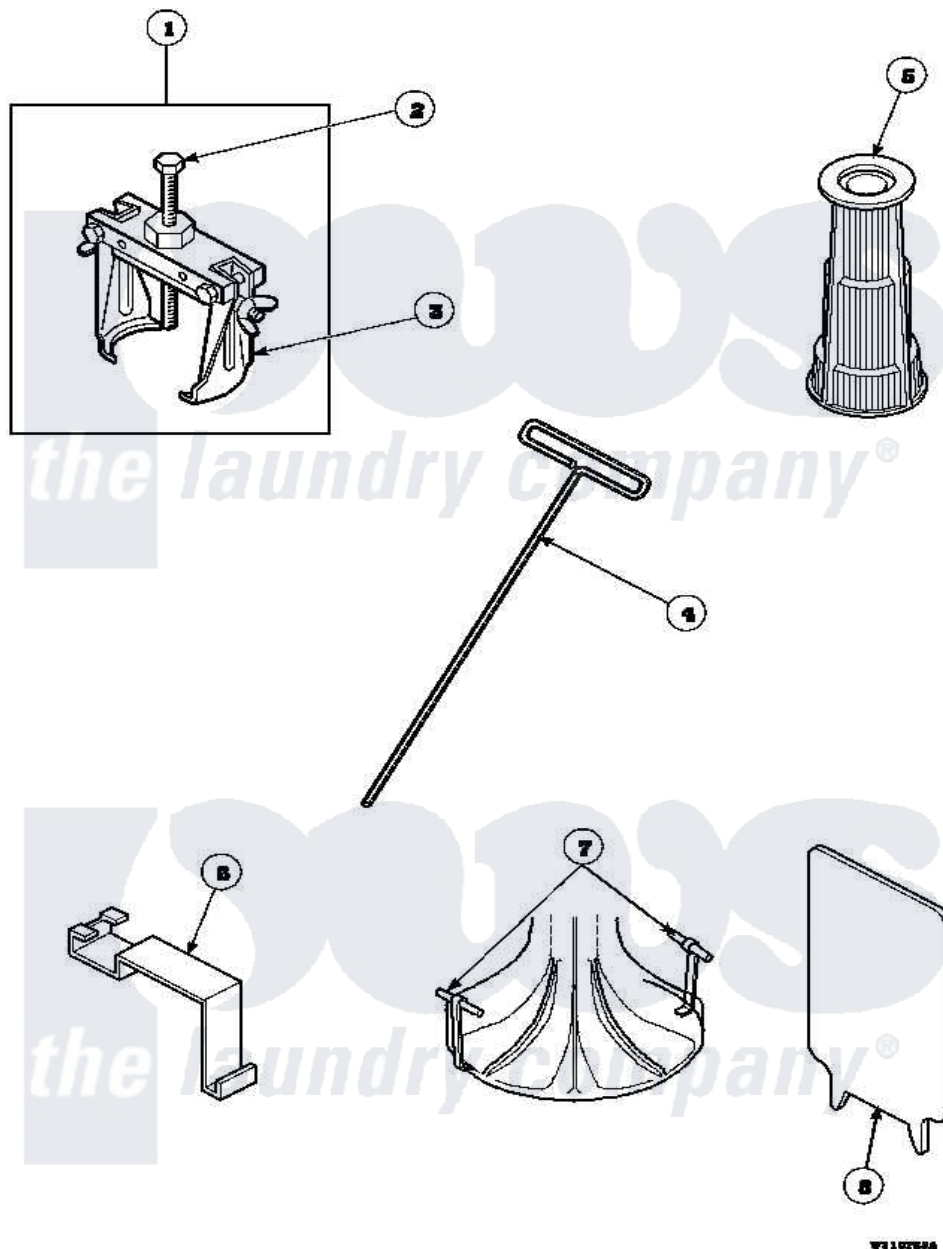

# Amana LW4203L2 (BOM: PLW4203L2A) 18 - SPECIAL TOOLS

Amana Residential Amana LW4203L2 (BOM: PLW4203L2A) Washer Parts Parts Diagram 18 - SPECIAL TOOLS  
 Click on the part number to view part

Item	Original Part Number	Replaced By	Status	Part Description
1	<a href="#">294P4</a>			Bell Tool
2	<a href="#">294P4B</a>			Drive Bell Bolt
3	<a href="#">294P4A</a>			Jaw, Drive Bell Tool
4	291P4		Not Available	WRENCH, T - ALLEN
5	<a href="#">293P4</a>			Seal Tool
6	<a href="#">273P4</a>			Tub Cover Gasket Tool
7	<a href="#">254P4P</a>			Agitator Hooks
8	<a href="#">272P4</a>			Tool, Lid Switch Instal
NI	555P3	<a href="#">725P3</a>		Kit